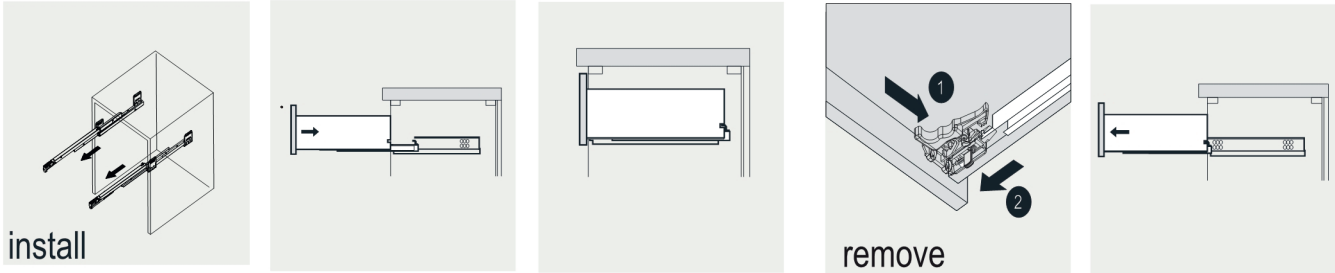

# VIVA

**MODLE NO : EVVN612-60AB**

- Please check your product packaging to make Sure the included accessories are in the "list of standard accessories".if any parts are missing, please contact your local dealer immediately
- Do not allow any sharp objects to come in contact with the cabinet,as it will scratch the surface
- Continuous and prolonged exposure to direct sunlight may cause discoloration to the wood.
- Continuous and prolonged exposure to direct sunlight may cause discoloration to the wood.
- Please avoid using cleaning products that contain bleach or ammonia.
- Wood surface should only be cleaned with wood care products such as soapy water or furniture polish.

ERECTING TOOL

DRAWER'S ADJUST

INSTALLATION INSTRUCTIONS