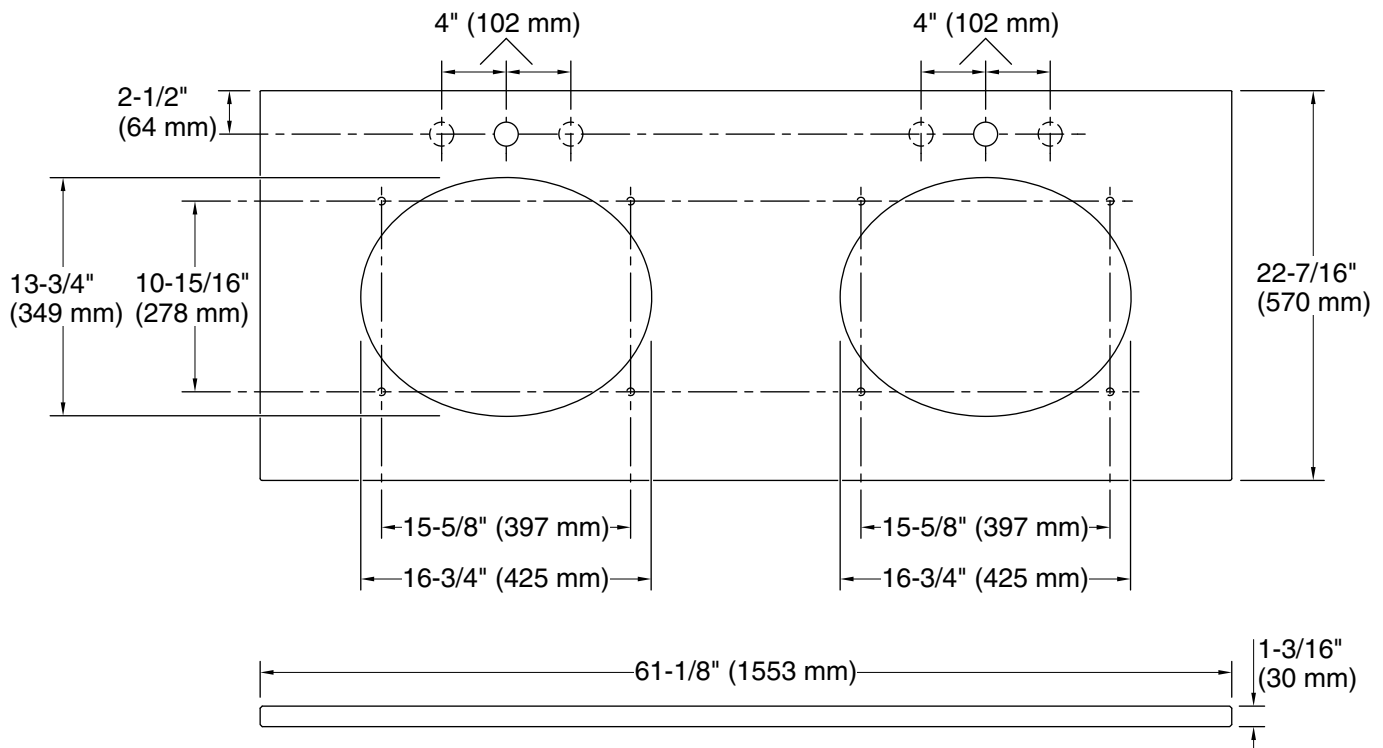

### Installation

- Vanity top.
- Single faucet hole with pilot holes for optional 8" (203 mm) widespread faucet configuration.

**Technical Information**

All product dimensions are nominal.

Installation: Vanity top/ITB

Number of deck holes: 1

**Notes**

Install this product according to the installation instructions.