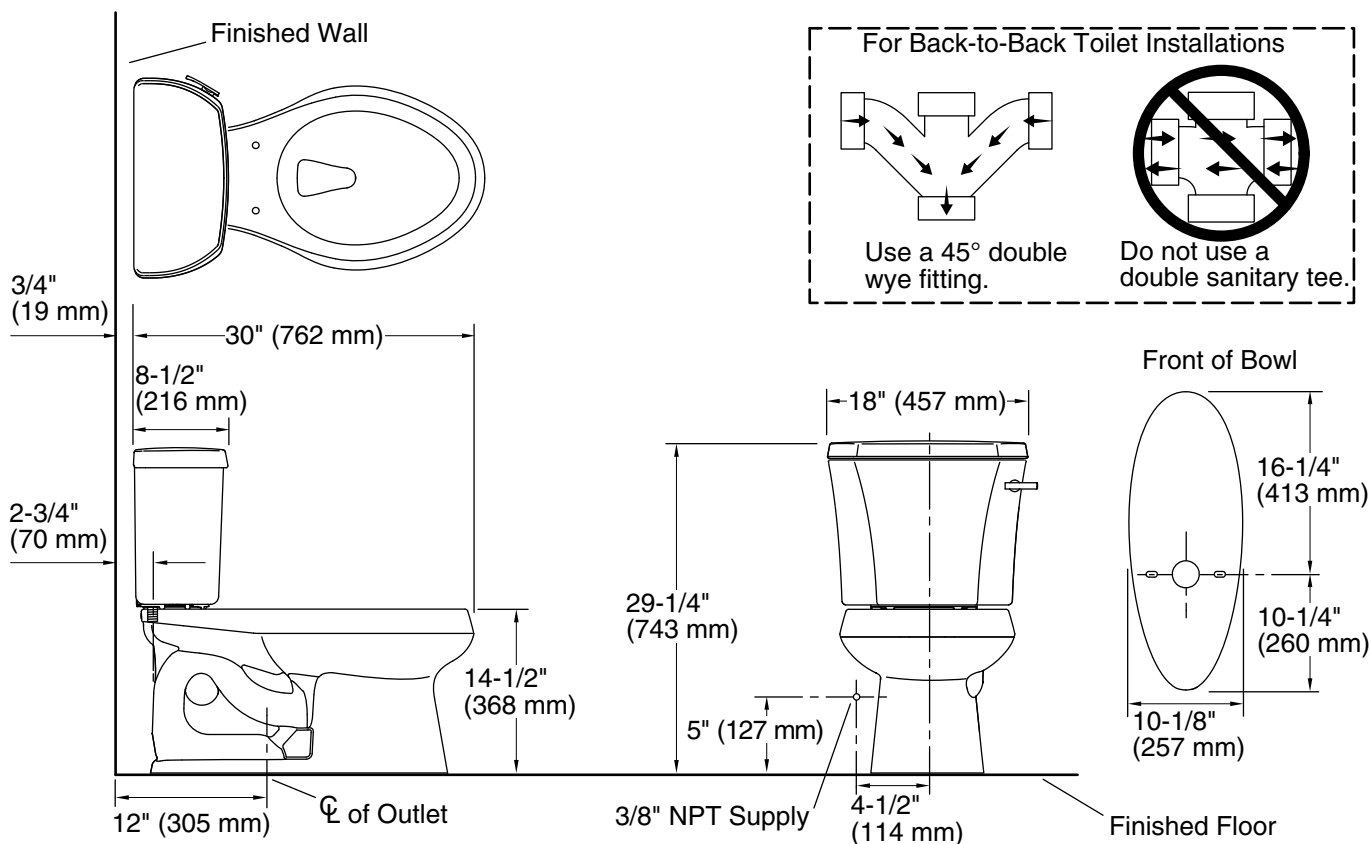

KOHLER®

Wellworth®

Two-piece elongated toilet, 1.28 gpf
K-3998-UR

Features

- Two-piece design
- Elongated bowl offers added room and comfort
- Right-hand Polished Chrome trip lever
- Insuliner® tank liner minimizes condensation on the tank
- Coordinates with other products in the Wellworth collection
- KOHLER's canister flush valve harnesses the natural force of gravity and optimizes flushing performance
- 1.28 gpf (4.8 lpf)
- 2-1/8" (54 mm) fully glazed trapway
- Class Five® canister optimizes the flow out of the tank, harnessing gravity and the natural powerful reducing cascade of water to increase the power and effectiveness of the flush
- Includes tank, tank accessory pack, tank cover, trip lever, and bolt caps

Installation

- Standard 12" (305 mm) rough-in
- Three-bolt quick-connect installation
- Seat and supply line sold separately

Recommended Products/Accessories

K-5588 Purefresh® Deodorizing elongated toilet seat
K-4108 PureWash® E750 Elongated bidet toilet seat with remote control
K-5420 Low-Profile Bolt Caps
K-9379 Trip Lever
1023457 Wax Ring/Hardware Kit
1265114 Connector Hose
K-23726 Drain treatment

7-13-2024 01:33 - US

THE BOLD LOOK
OF **KOHLER**®

Technical Information

All product dimensions are nominal.

Toilet type:	Floor-mount
Waste Outlet:	Floor
Bowl shape:	Elongated
Flush type:	Class Five
Trap passageway:	2-1/8" (54 mm)
Water surface size:	11-1/4" x 8-1/4" (286 mm x 210 mm)
Rim to water surface:	5-1/4" (133 mm)
Rough-in:	12" (305 mm)
Seat-mounting holes:	5-1/2" (140 mm)

Notes

Install this product according to the installation instructions.

For back-to-back toilet installations: Use only a 45° double wye fitting.