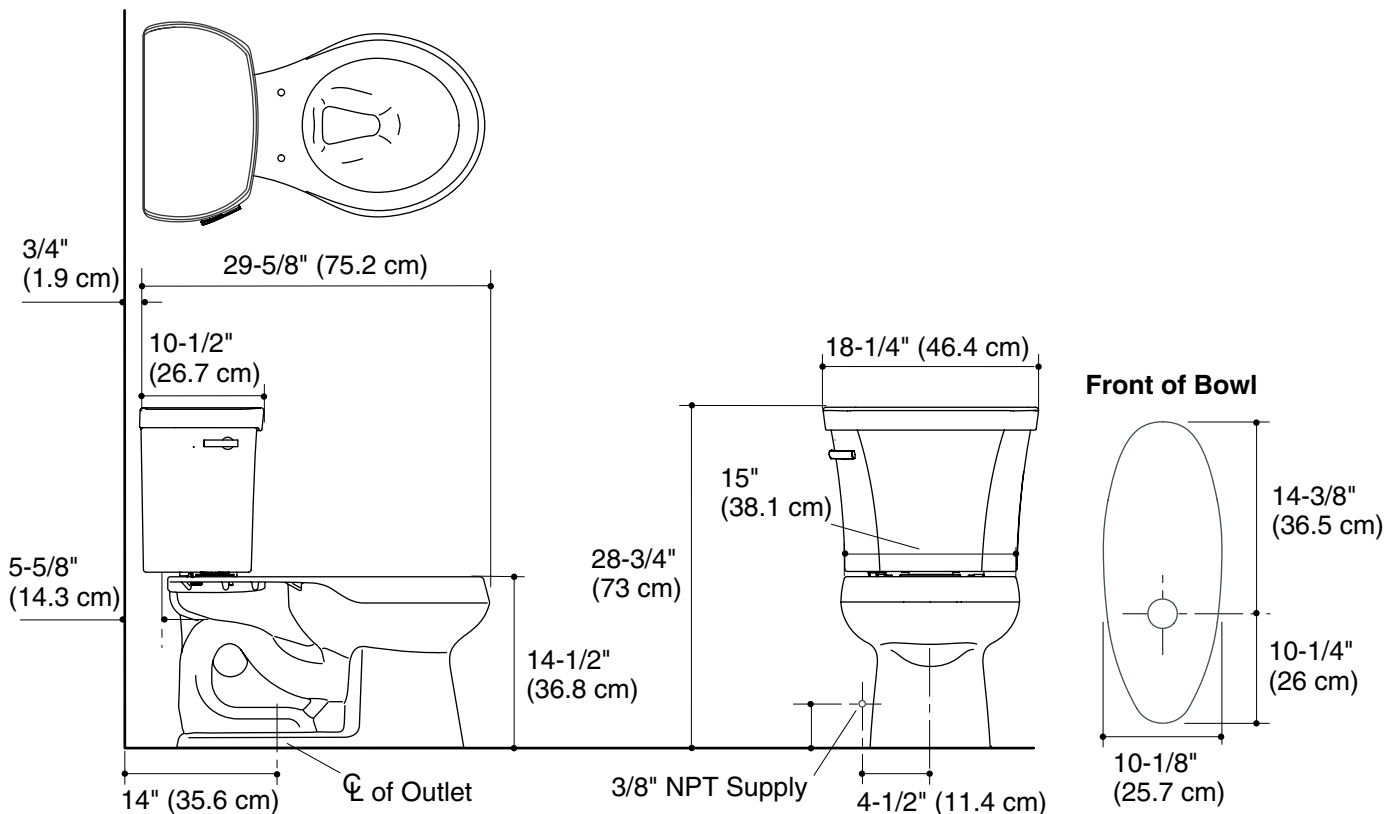

Features

- Vitreous china
- Round-front
- Class Five® flushing system
- Polished chrome trip lever
- Less seat and supply
- 14" (35.6 cm) rough-in
- 1.28 gpf (4.8 lpf)
- 2-1/8" (5.4 cm) glazed trapway
- 10-1/2" (26.7 cm) x 7-3/4" (19.7 cm) water area
- 29-5/8" (75.2 cm) x 18-1/4" (46.4 cm) x 28-3/4" (73 cm)

Product Specification

The toilet with round-front bowl shall be made of vitreous china. Toilet shall be 29-5/8" (75.2 cm) in length, 18-1/4" (46.4 cm) in width, and 28-3/4" (73 cm) in height with a 10-1/2" (26.7 cm) x 7-3/4" (19.7 cm) water area. Toilet shall be 1.28 gpf (4.8 lpf) with Class Five flushing system. Toilet shall have 2-1/8" (5.4 cm) glazed trapway. Toilet shall include polished chrome trip lever. Toilet shall be 14" (35.6 cm) rough-in. Toilet shall be less seat and supply. Toilet shall be Kohler Model K-3947-_____-_____-_____.

Technical Information

Fixture:	
Configuration	two-piece, round
Water per flush	1.28 gpf (4.8 lpf)
Passageway	2-1/8" (5.4 cm)
Water area	10-1/2" (26.7 cm) x 7-3/4" (19.7 cm)
Water depth from rim	5-1/4" (13.3 cm)
Seat post hole centers	5-1/2" (14 cm)

Product Diagram