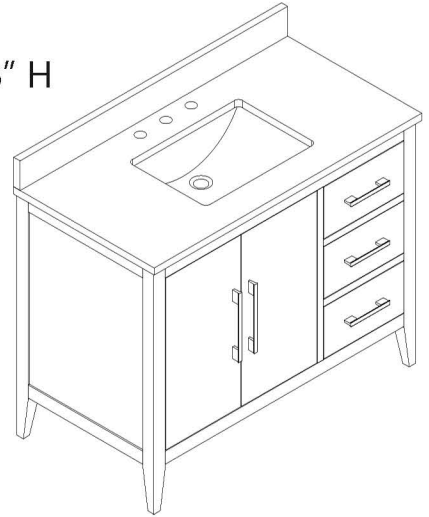

QUALITY BATHROOM FURNITURE

Overall Dimensions: 42" W x 22" D x 38" H

Cabinet: 41" W x 21.5" D x 33" H

Top: 42" W x 22" D x 1" H

*All measurements are $\pm 0.25"$.

Overall Dimensions: 42" W x 22" D x 38" H

Cabinet: 41" W x 21.5" D x 33" H

Top: 42" W x 22" D x 1" H