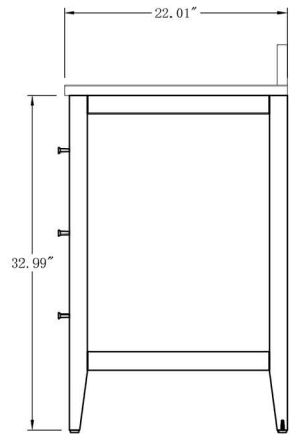

QUALITY BATHROOM FURNITURE

Overall Dimensions: 42" W x 22" D x 38" H

Cabinet: 41" W x 21.5" D x 33" H

Top: 42" W x 22" D x 1" H

*All measurements are $\pm 0.25"$.

Overall Dimensions: 42" W x 22" D x 38" H

Cabinet: 41" W x 21.5" D x 33" H

Top: 42" W x 22" D x 1" H