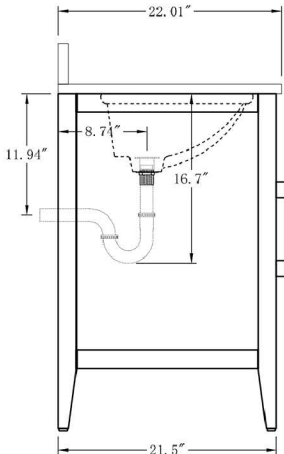

QUALITY BATHROOM FURNITURE

Overall Dimensions: 42" W x 22" D x 38" H

Cabinet: 41" W x 21.5" D x 33" H

Top: 42" W x 22" D x 1" H

*All measurements are $\pm 0.25"$.

Overall Dimensions: 42" W x 22" D x 38" H

Cabinet: 41" W x 21.5" D x 33" H

Top: 42" W x 22" D x 1" H