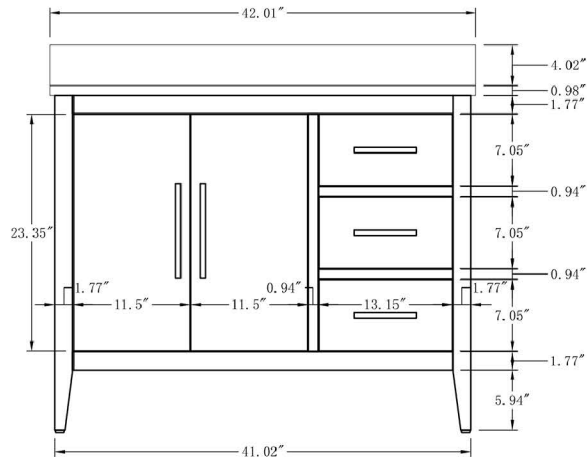

QUALITY BATHROOM FURNITURE

Overall Dimensions: 42" W x 22" D x 38" H

Cabinet: 41" W x 21.5" D x 33" H

Top: 42" W x 22" D x 1" H

*All measurements are $\pm 0.25"$.

Overall Dimensions: 42" W x 22" D x 38" H

Cabinet: 41" W x 21.5" D x 33" H

Top: 42" W x 22" D x 1" H