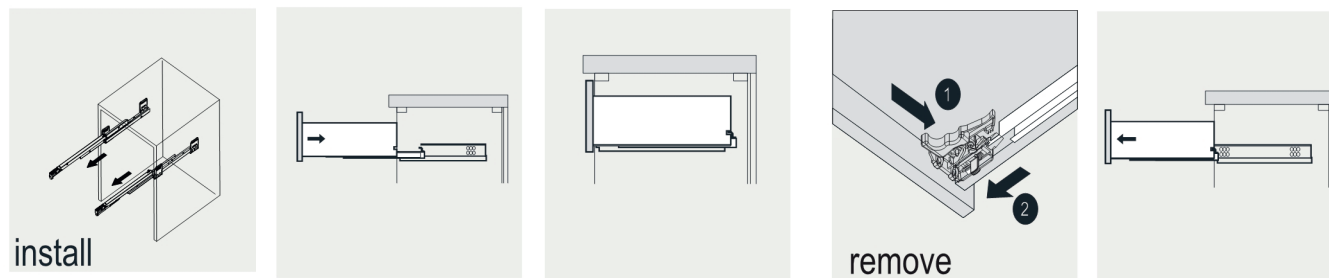

VIVA

MODEL NO : TVN414-30X18GR

- Please check your product packaging to make Sure the included accessories are in the "list of standard accessories".if any parts are missing, please contact your local dealer immediately
- Do not allow any sharp objects to come in contact with the cabinet,as it will scratch the surface
- Continuous and prolonged exposure to direct sunlight may cause discoloration to the wood.
- Continuous and prolonged exposure to direct sunlight may cause discoloration to the wood.
- Please avoid using cleaning products that contain bleach or ammonia.
- Wood surface should only be cleaned with wood care products such as soapy water or furniture polish.

ERECTING TOOL

DRAWER'S ADJUST

INSTALLATION INSTRUCTIONS