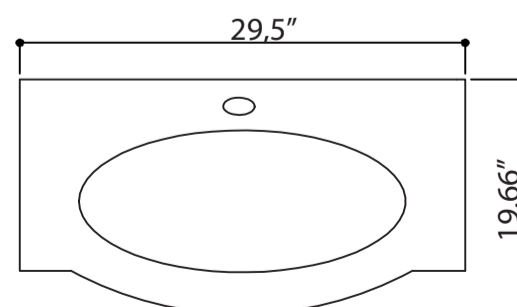

SINK

ERECTING TOOL

DRAWER'S ADJUST

INSTALLATION INSTRUCTIONS