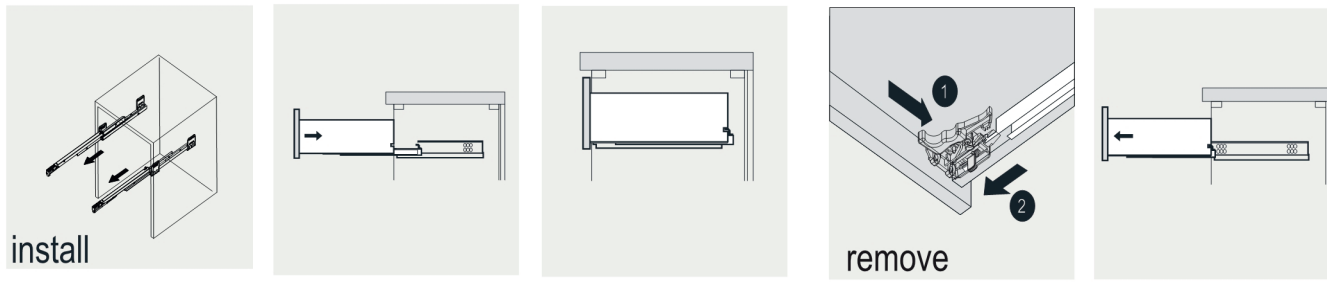

VIVA

MODLE NO : EVVN23-24MP-FS

- Please check your product packaging to make Sure the included accessories are in the "list of standard accessories".if any parts are missing, please contact your local dealer immediately
- Do not allow any sharp objects to come in contact with the cabinet,as it will scratch the surface
- Continuous and prolonged exposure to direct sunlight may cause discoloration to the wood.
- Continuous and prolonged exposure to direct sunlight may cause discoloration to the wood.
- Please avoid using cleaning products that contain bleach or ammonia.
- Wood surface should only be cleaned with wood care products such as soapy water or furniture polish.

INSTALLATION INSTRUCTIONS