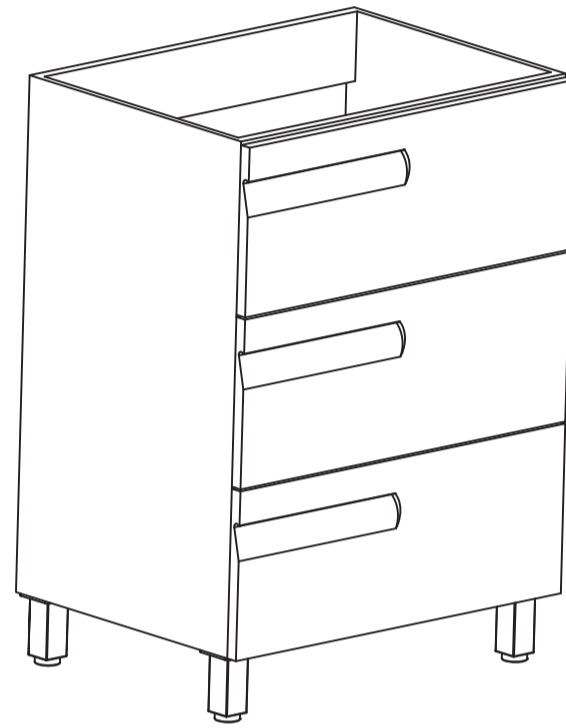

VIVA

MODLE NO : EVVN23-24MP-FS

- Please check your product packaging to make Sure the included accessories are in the "list of standard accessories".if any parts are missing, please contact your local dealer immediately
- Do not allow any sharp objects to come in contact with the cabinet,as it will scratch the surface
- Continuous and prolonged exposure to direct sunlight may cause discoloration to the wood.
- Continuous and prolonged exposure to direct sunlight may cause discoloration to the wood.
- Please avoid using cleaning products that contain bleach or ammonia.
- Wood surface should only be cleaned with wood care products such as soapy water or furniture polish.