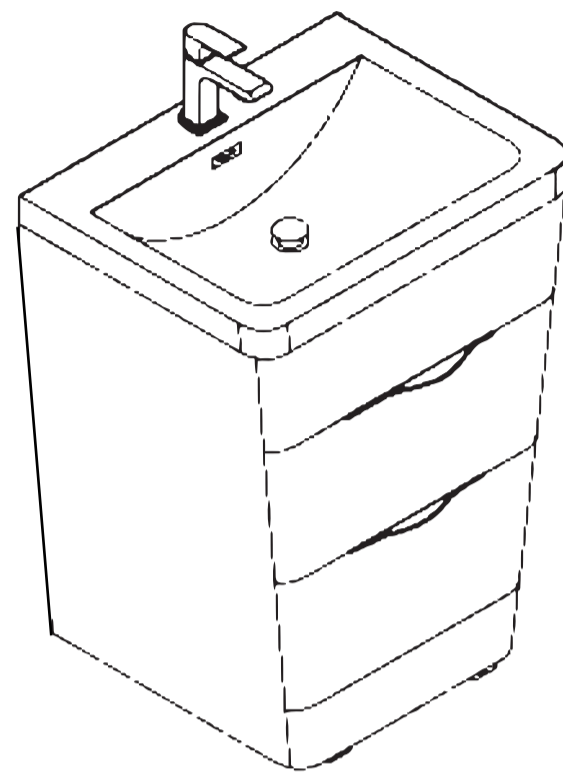

VIVA

MODLE NO : EVVN650-25RSWD

- Please check your product packaging to make Sure the included accessories are in the "list of standard accessories".if any parts are missing, please contact your local dealer immediately
- Do not allow any sharp objects to come in contact with the cabinet,as it will scratch the surface
- Continuous and prolonged exposure to direct sunlight may cause discoloration to the wood.
- Continuous and prolonged exposure to direct sunlight may cause discoloration to the wood.
- Please avoid using cleaning products that contain bleach or ammonia.
- Wood surface should only be cleaned with wood care products such as soapy water or furniture polish.