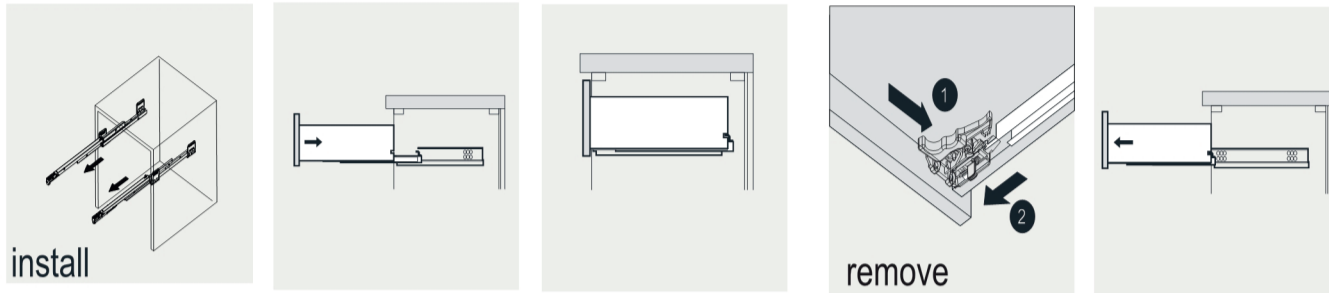

VIVA

MODLE NO : EVVN650-25RSWD

- Please check your product packaging to make Sure the included accessories are in the "list of standard accessories".if any parts are missing, please contact your local dealer immediately
- Do not allow any sharp objects to come in contact with the cabinet,as it will scratch the surface
- Continuous and prolonged exposure to direct sunlight may cause discoloration to the wood.
- Continuous and prolonged exposure to direct sunlight may cause discoloration to the wood.
- Please avoid using cleaning products that contain bleach or ammonia.
- Wood surface should only be cleaned with wood care products such as soapy water or furniture polish.

ERECTING TOOL

DRAWER'S ADJUST

INSTALLATION INSTRUCTIONS