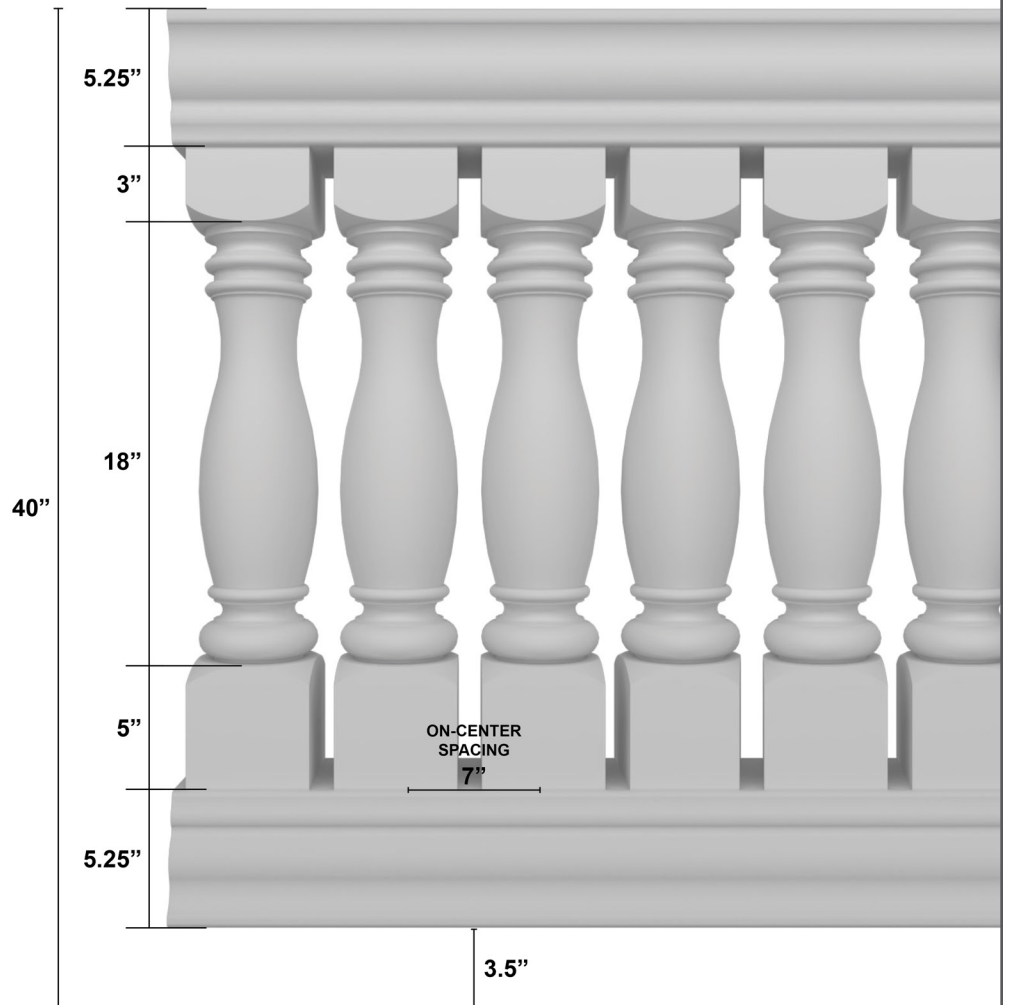

BALUSTRADE RAILING KIT

EMBASSY

STYLE

STYLE D

PORCH/PATIO GROUND