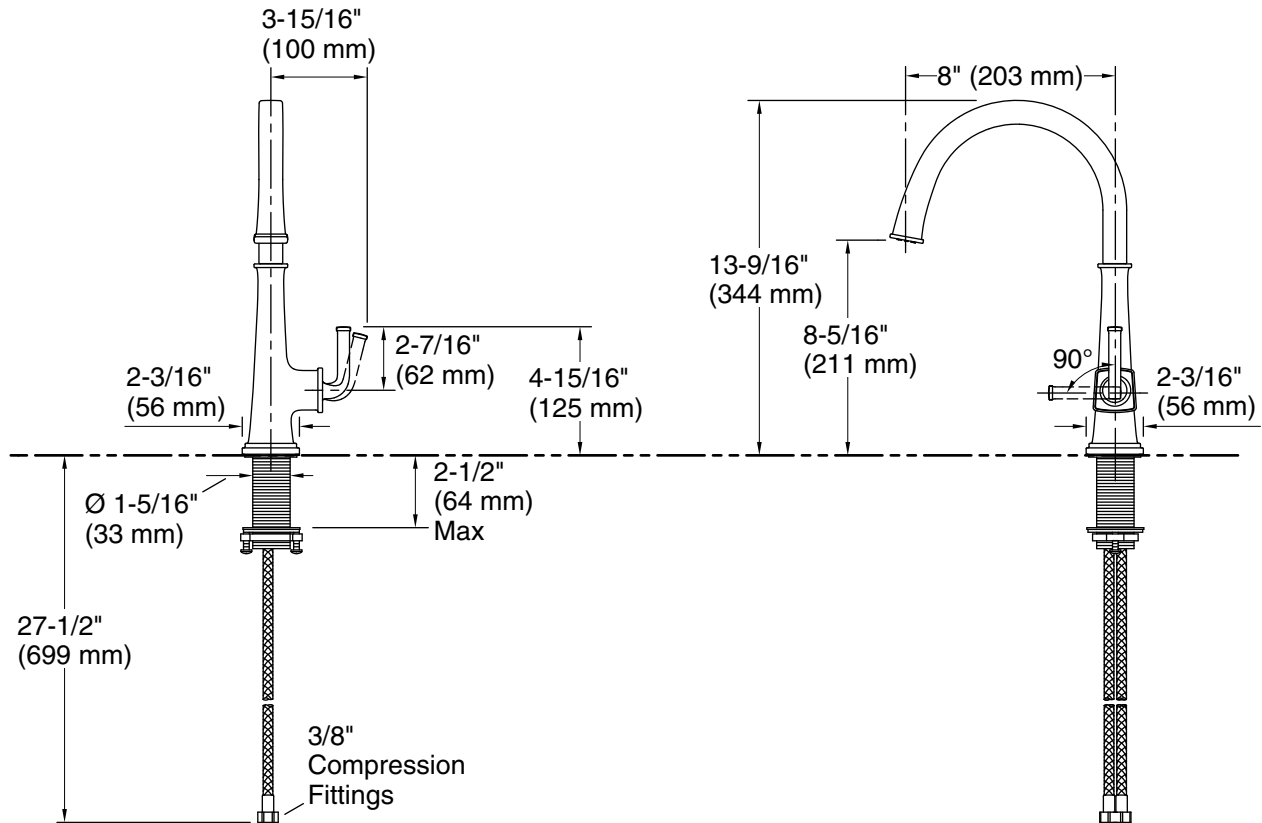

Optional Products/Accessories

- K-24462 Three-hole kitchen faucet escutcheon

ADA

CSA B651

Codes/Standards

ASME A112.18.1/CSA B125.1
NSF/ANSI 61
NSF/ANSI 372
All applicable US Federal and State material regulations
DOE - Energy Policy Act 1992
California Energy Commission (CEC)
ADA
ICC/ANSI A117.1
CSA B651

Technical Information

All product dimensions are nominal.

Notes

Install this product according to the installation instructions.

ADA, CSA B651 compliant when installed to the specific requirements of these regulations.