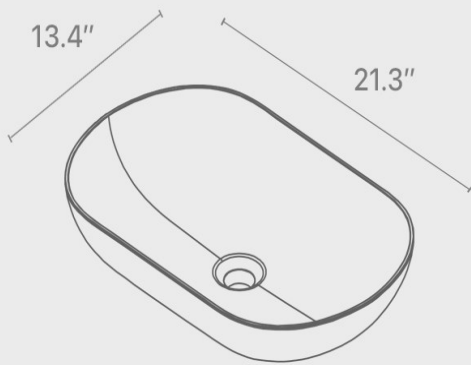

EVVN115-44MOK

13.4" x 21.3" Vessel
Sink

Convenient Height
For All Of Your Family
Members

44" Width
To Fit Every Bathroom