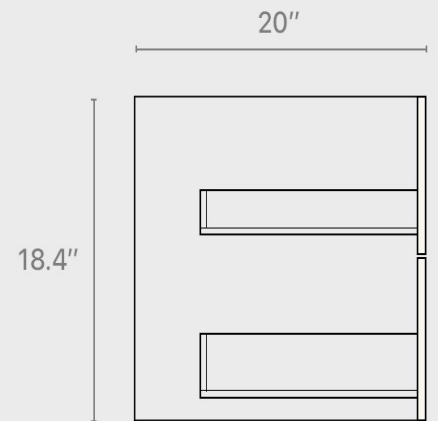

EVVN115-44MOK

13.4" x 21.3" Vessel
Sink

Convenient Height
For All Of Your Family
Members

44" Width
To Fit Every Bathroom