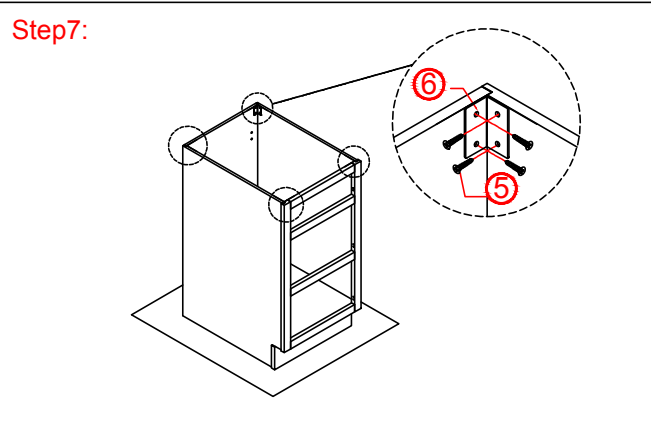

Base Cabinet Assembly Instruction (Item:4012-3/4015-33)

Hard Ware List	1	8PCS	Ø4×25mm	5	40PCS	Ø4×12mm	6	10PCS		8	3SET
		Flat head screw		Flat head screw		Corner brackets		Slide			
											

Cabinet Parts List	A	Frame	B	Side panels(2)	C	Bottom panel	D	Back panel	E	Toe kick	H	Drawer front(3)
	I	Drawer front panel (3)		J	Drawer back panel (3)		K	Drawer side panel(6)		L	Drawer bottom panel (3)	

Base Cabinet Assembly Instruction (Item:4012-3/4015-3)

Hard Ware List	1 20PCS $\varnothing 4 \times 25\text{mm}$	5 40PCS $\varnothing 4 \times 12\text{mm}$	6 10PCS	8 3SET								
	Flat head screw	Flat head screw	Corner brackets	Slide								
												
Cabinet Parts List	A	Frame	B	Side panels(2)	C	Bottom panel	D	Back panel	E	Toe kick	H	Drawer front(3)
	I	Drawer front panel (3)		J	Drawer back panel (3)		K	Drawer side panel(6)		L	Drawer bottom panel (3)	