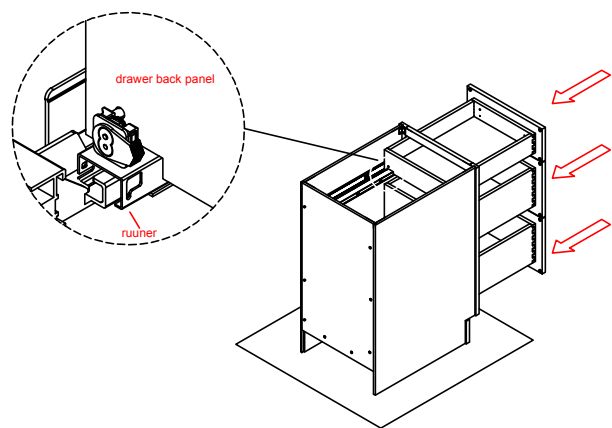

Base Cabinet Assembly Instruction (Item:4012-3/4015-33)

Hard Ware List	1	8PCS	Ø4×25mm	5	40PCS	Ø4×12mm	6	10PCS		8	3SET
		Flat head screw		Flat head screw		Corner brackets		Slide			
											

Cabinet Parts List	A	Frame	B	Side panels(2)	C	Bottom panel	D	Back panel	E	Toe kick	H	Drawer front(3)
	I	Drawer front panel (3)		J	Drawer back panel (3)		K	Drawer side panel(6)		L	Drawer bottom panel (3)	

Base Cabinet Assembly Instruction (Item:4012-3/4015-3)

Hard Ware List	1 20PCS $\varnothing 4 \times 25\text{mm}$	5 40PCS $\varnothing 4 \times 12\text{mm}$	6 10PCS	8 3SET								
	Flat head screw	Flat head screw	Corner brackets	Slide								
												
Cabinet Parts List	A	Frame	B	Side panels(2)	C	Bottom panel	D	Back panel	E	Toe kick	H	Drawer front(3)
	I	Drawer front panel (3)		J	Drawer back panel (3)		K	Drawer side panel(6)		L	Drawer bottom panel (3)	

Step9:

Step10:

Step11:

Step12:

Step13: