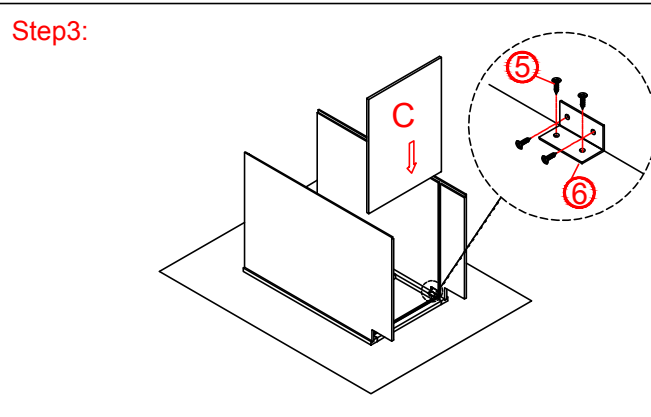

Base Cabinet Assembly Instruction (Item:4012-3/4015-33)

Hard Ware List	1	8PCS	Ø4×25mm	5	40PCS	Ø4×12mm	6	10PCS		8	3SET
		Flat head screw		Flat head screw		Corner brackets		Slide			
											

Cabinet Parts List	A	Frame	B	Side panels(2)	C	Bottom panel	D	Back panel	E	Toe kick	H	Drawer front(3)
	I	Drawer front panel (3)		J	Drawer back panel (3)		K	Drawer side panel(6)		L	Drawer bottom panel (3)	

Base Cabinet Assembly Instruction (Item:4012-3/4015-3)

Hard Ware List	1 20PCS $\varnothing 4 \times 25\text{mm}$	5 40PCS $\varnothing 4 \times 12\text{mm}$	6 10PCS	8 3SET								
	Flat head screw	Flat head screw	Corner brackets	Slide								
												
Cabinet Parts List	A	Frame	B	Side panels(2)	C	Bottom panel	D	Back panel	E	Toe kick	H	Drawer front(3)
	I	Drawer front panel (3)		J	Drawer back panel (3)		K	Drawer side panel(6)		L	Drawer bottom panel (3)	