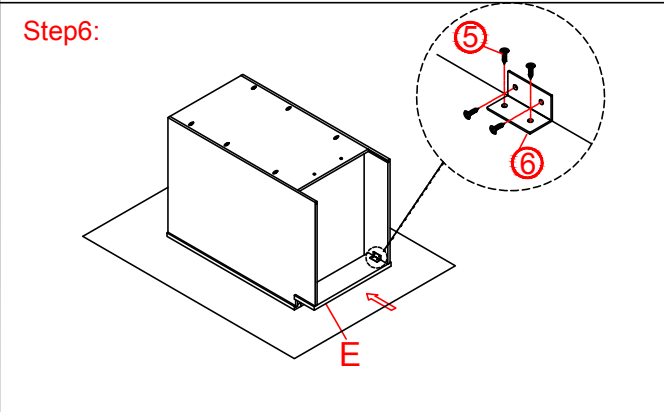

Base Cabinet Assembly Instruction (Item:4012-3/4015-33)

Hard Ware List	1	8PCS	Ø4×25mm	5	40PCS	Ø4×12mm	6	10PCS		8	3SET
		Flat head screw		Flat head screw		Corner brackets		Slide			
											

Cabinet Parts List	A	Frame	B	Side panels(2)	C	Bottom panel	D	Back panel	E	Toe kick	H	Drawer front(3)
	I	Drawer front panel (3)		J	Drawer back panel (3)		K	Drawer side panel(6)		L	Drawer bottom panel (3)	

Base Cabinet Assembly Instruction (Item:4012-3/4015-3)

Hard Ware List	1 20PCS $\varnothing 4 \times 25\text{mm}$	5 40PCS $\varnothing 4 \times 12\text{mm}$	6 10PCS	8 3SET								
	Flat head screw	Flat head screw	Corner brackets	Slide								
												
Cabinet Parts List	A	Frame	B	Side panels(2)	C	Bottom panel	D	Back panel	E	Toe kick	H	Drawer front(3)
	I	Drawer front panel (3)		J	Drawer back panel (3)		K	Drawer side panel(6)		L	Drawer bottom panel (3)	