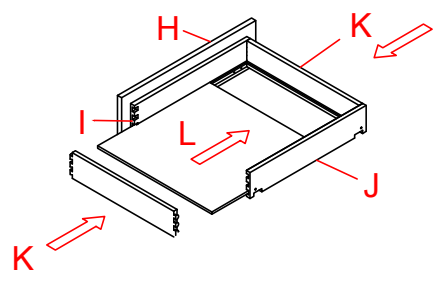

Base Cabinet Assembly Instruction (Item:4012-3/4015-3)

Hard Ware List	1 | 20PCS | $\varnothing 4 \times 25\text{mm}$	5 | 40PCS | $\varnothing 4 \times 12\text{mm}$	6 | 10PCS	8 | 3SET								
	Flat head screw	Flat head screw	Corner brackets	Slide								
Cabinet Parts List	A	Frame	B	Side panels(2)	C	Bottom panel	D	Back panel	E	Toe kick	H	Drawer front(3)
	I	Drawer front panel (3)		J	Drawer back panel (3)		K	Drawer side panel(6)		L	Drawer bottom panel (3)	

Step9:

Step10:

Step11:

Step12:

Step13: