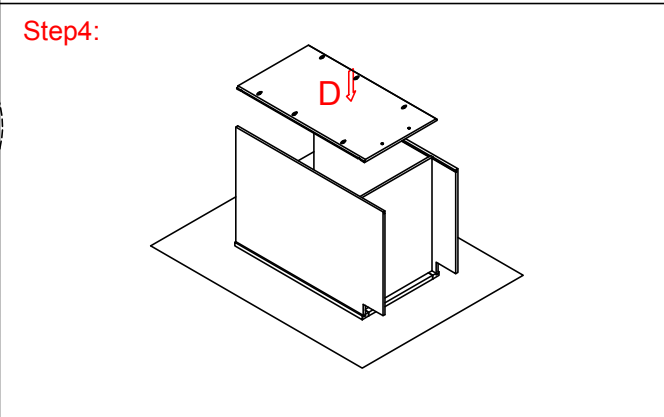

Base Cabinet Assembly Instruction (Item:4012-3/4015-33)

Hard Ware List	1	8PCS	Ø4×25mm	5	40PCS	Ø4×12mm	6	10PCS		8	3SET
		Flat head screw		Flat head screw		Corner brackets		Slide			
											

Cabinet Parts List	A	Frame	B	Side panels(2)	C	Bottom panel	D	Back panel	E	Toe kick	H	Drawer front(3)
	I	Drawer front panel (3)		J	Drawer back panel (3)		K	Drawer side panel(6)		L	Drawer bottom panel (3)	

Base Cabinet Assembly Instruction (Item:4012-3/4015-3)

Hard Ware List	1 20PCS $\varnothing 4 \times 25\text{mm}$	5 40PCS $\varnothing 4 \times 12\text{mm}$	6 10PCS	8 3SET								
	Flat head screw	Flat head screw	Corner brackets	Slide								
												
Cabinet Parts List	A	Frame	B	Side panels(2)	C	Bottom panel	D	Back panel	E	Toe kick	H	Drawer front(3)
	I	Drawer front panel (3)		J	Drawer back panel (3)		K	Drawer side panel(6)		L	Drawer bottom panel (3)	