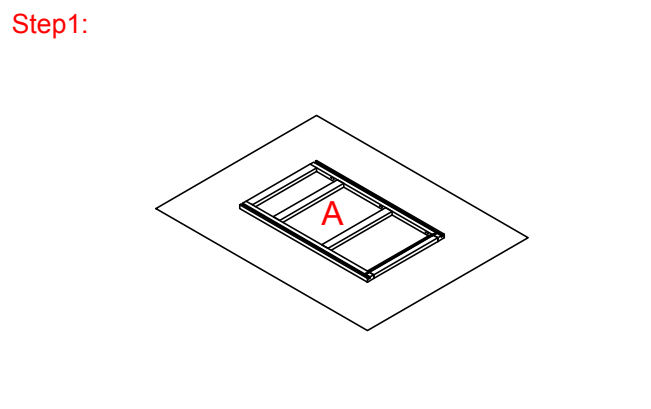

Base Cabinet Assembly Instruction (Item:4012-3/4015-33)

Hard Ware List	1	8PCS	Ø4×25mm	5	40PCS	Ø4×12mm	6	10PCS		8	3SET
		Flat head screw		Flat head screw		Corner brackets		Slide			
											

Cabinet Parts List	A	Frame	B	Side panels(2)	C	Bottom panel	D	Back panel	E	Toe kick	H	Drawer front(3)
	I	Drawer front panel (3)		J	Drawer back panel (3)		K	Drawer side panel(6)		L	Drawer bottom panel (3)	

Base Cabinet Assembly Instruction (Item:4012-3/4015-3)

Hard Ware List	1 20PCS $\varnothing 4 \times 25\text{mm}$	5 40PCS $\varnothing 4 \times 12\text{mm}$	6 10PCS	8 3SET								
	Flat head screw	Flat head screw	Corner brackets	Slide								
												
Cabinet Parts List	A	Frame	B	Side panels(2)	C	Bottom panel	D	Back panel	E	Toe kick	H	Drawer front(3)
	I	Drawer front panel (3)		J	Drawer back panel (3)		K	Drawer side panel(6)		L	Drawer bottom panel (3)	