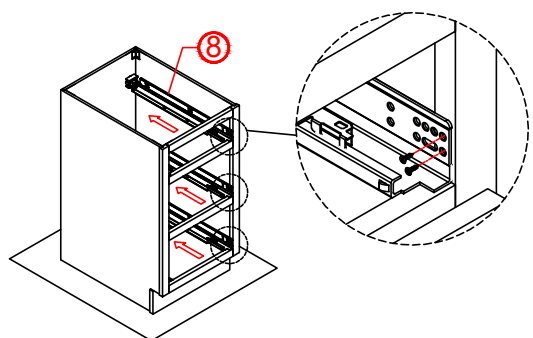

Base Cabinet Assembly Instruction (Item:4012-3/4015-3)

Hard Ware List	1 | 20PCS | $\varnothing 4 \times 25\text{mm}$	5 | 40PCS | $\varnothing 4 \times 12\text{mm}$	6 | 10PCS	8 | 3SET								
	Flat head screw	Flat head screw	Corner brackets	Slide								
Cabinet Parts List	A	Frame	B	Side panels(2)	C	Bottom panel	D	Back panel	E	Toe kick	H	Drawer front(3)
	I	Drawer front panel (3)		J	Drawer back panel (3)		K	Drawer side panel(6)		L	Drawer bottom panel (3)	

Step9: