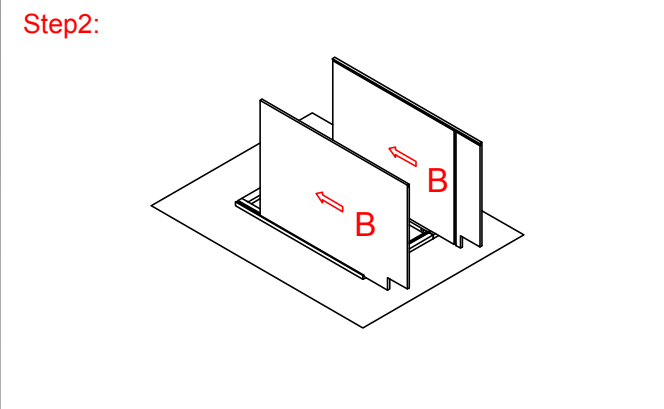

Base Cabinet Assembly Instruction (Item:4012-3/4015-33)

Hard Ware List	1	8PCS	Ø4×25mm	5	40PCS	Ø4×12mm	6	10PCS		8	3SET
		Flat head screw		Flat head screw		Corner brackets		Slide			
											

Cabinet Parts List	A	Frame	B	Side panels(2)	C	Bottom panel	D	Back panel	E	Toe kick	H	Drawer front(3)
	I	Drawer front panel (3)		J	Drawer back panel (3)		K	Drawer side panel(6)		L	Drawer bottom panel (3)	

Base Cabinet Assembly Instruction (Item:4012-3/4015-3)

Hard Ware List	1 20PCS $\varnothing 4 \times 25\text{mm}$	5 40PCS $\varnothing 4 \times 12\text{mm}$	6 10PCS	8 3SET								
	Flat head screw	Flat head screw	Corner brackets	Slide								
												
Cabinet Parts List	A	Frame	B	Side panels(2)	C	Bottom panel	D	Back panel	E	Toe kick	H	Drawer front(3)
	I	Drawer front panel (3)		J	Drawer back panel (3)		K	Drawer side panel(6)		L	Drawer bottom panel (3)	