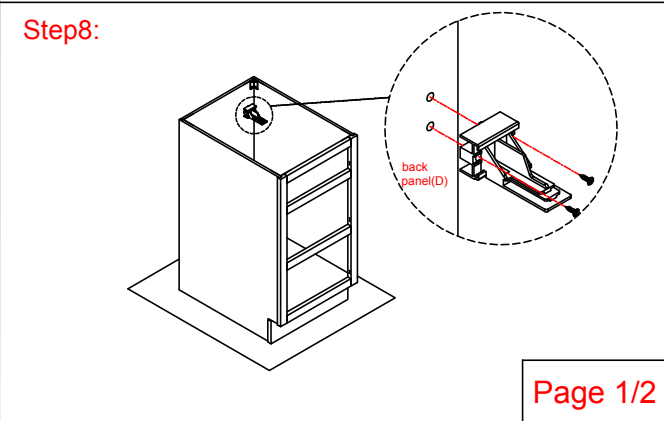

Base Cabinet Assembly Instruction (Item:4012-3/4015-33)

Hard Ware List	1	8PCS	Ø4×25mm	5	40PCS	Ø4×12mm	6	10PCS		8	3SET
		Flat head screw		Flat head screw		Corner brackets		Slide			
											

Cabinet Parts List	A	Frame	B	Side panels(2)	C	Bottom panel	D	Back panel	E	Toe kick	H	Drawer front(3)
	I	Drawer front panel (3)		J	Drawer back panel (3)		K	Drawer side panel(6)		L	Drawer bottom panel (3)	

Base Cabinet Assembly Instruction (Item:4012-3/4015-3)

Hard Ware List	1 20PCS $\varnothing 4 \times 25\text{mm}$	5 40PCS $\varnothing 4 \times 12\text{mm}$	6 10PCS	8 3SET								
	Flat head screw	Flat head screw	Corner brackets	Slide								
												
Cabinet Parts List	A	Frame	B	Side panels(2)	C	Bottom panel	D	Back panel	E	Toe kick	H	Drawer front(3)
	I	Drawer front panel (3)		J	Drawer back panel (3)		K	Drawer side panel(6)		L	Drawer bottom panel (3)	