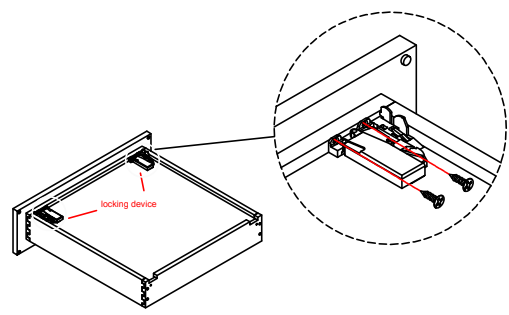

Base Cabinet Assembly Instruction (Item:4012-3/4015-3)

Hard Ware List	1 | 20PCS | $\varnothing 4 \times 25\text{mm}$	5 | 40PCS | $\varnothing 4 \times 12\text{mm}$	6 | 10PCS	8 | 3SET								
	Flat head screw	Flat head screw	Corner brackets	Slide								
Cabinet Parts List	A	Frame	B	Side panels(2)	C	Bottom panel	D	Back panel	E	Toe kick	H	Drawer front(3)
	I	Drawer front panel (3)		J	Drawer back panel (3)		K	Drawer side panel(6)		L	Drawer bottom panel (3)	

Step9:

Step10:

Step11:

Step12:

Step13: