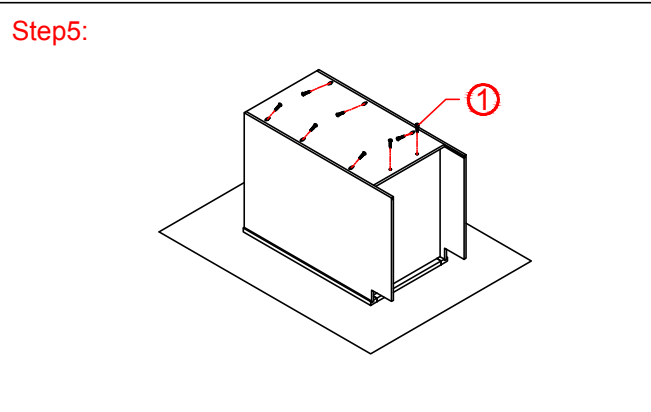

Base Cabinet Assembly Instruction (Item:4012-3/4015-33)

Hard Ware List	1	8PCS	Ø4×25mm	5	40PCS	Ø4×12mm	6	10PCS		8	3SET
		Flat head screw		Flat head screw		Corner brackets		Slide			
											

Cabinet Parts List	A	Frame	B	Side panels(2)	C	Bottom panel	D	Back panel	E	Toe kick	H	Drawer front(3)
	I	Drawer front panel (3)		J	Drawer back panel (3)		K	Drawer side panel(6)		L	Drawer bottom panel (3)	

Base Cabinet Assembly Instruction (Item:4012-3/4015-3)

Hard Ware List	1 20PCS $\varnothing 4 \times 25\text{mm}$	5 40PCS $\varnothing 4 \times 12\text{mm}$	6 10PCS	8 3SET								
	Flat head screw	Flat head screw	Corner brackets	Slide								
												
Cabinet Parts List	A	Frame	B	Side panels(2)	C	Bottom panel	D	Back panel	E	Toe kick	H	Drawer front(3)
	I	Drawer front panel (3)		J	Drawer back panel (3)		K	Drawer side panel(6)		L	Drawer bottom panel (3)	