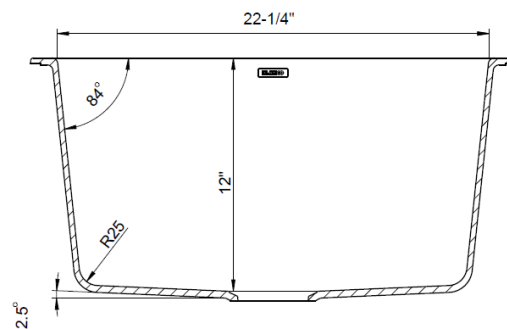

JOB INFORMATION

Job Name: _____

Contact: _____

Date Specified: _____

Specifier: _____

Contractor: _____

NOMINAL DIMENSIONS

Model 401922 shown

OVERALL	CUT OUT SIZE	BOWL DEPTH	DRAIN
25 X 22"	Template provided with approximate 1/8" reveal	12"	3-1/2"

DXF cutout templates available on our website.

BLANCO AMERICA

800.451.5782

www.blancoamerica.com

© 2017 BLANCO AMERICA