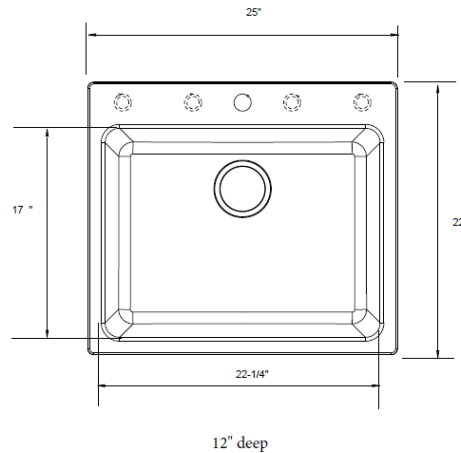

JOB INFORMATION

Job Name: _____

Contact: _____

Date Specified: _____

Specifier: _____

Contractor: _____

NOMINAL DIMENSIONS

Model 401922 shown

OVERALL	CUT OUT SIZE	BOWL DEPTH	DRAIN
25 X 22"	Template provided with approximate 1/8" reveal	12"	3-1/2"

DXF cutout templates available on our website.

BLANCO AMERICA

800.451.5782

www.blancoamerica.com

© 2017 BLANCO AMERICA