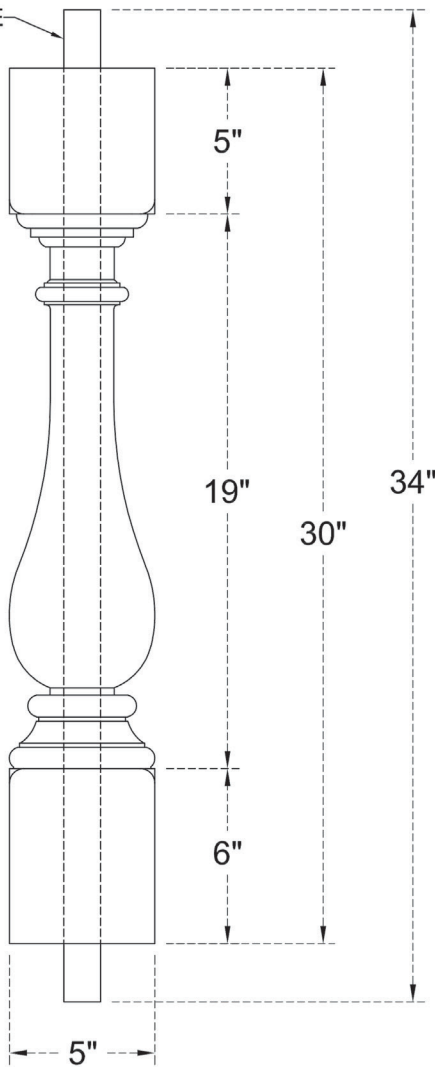

# ITEM NUMBER: BAL05X30LG

FIBERTHANE 700 SERIES LEGACY BALUSTER: 5"W X 20"H  
(6 1/16" ON-CENTER-SPACING TO PASS 4" SPHERE CODE)

TOP PROFILE

ISOMETRIC

Ø1 1/4" FIBERGLASS TUBE

FRONT PROFILE

EKENA MILLWORK  
2300 WEST MAIN ST.  
CLARKSVILLE, TX 75426  
TOLL FREE: 866-607-0453  
WWW.EKENAMILLWORK.COM

GENERATED DATE : 06/28/2024

NOTES

1. INSTALLATION TO BE COMPLETED IN ACCORDANCE WITH MANUFACTURER'S SPECIFICATIONS.
2. DRAWING MAY NOT BE TO SCALE
3. THIS DRAWING IS INTENDED FOR DESIGN AND PLANNING PURPOSES ONLY.
4. ALL INFORMATION CONTAINED HEREIN WAS CURRENT AT THE TIME OF DEVELOPMENT BUT MUST BE REVIEWED AND APPROVED BY THE PRODUCT MANUFACTURER TO BE CONSIDERED ACCURATE.
5. MANUFACTURED FROM HIGH DENSITY POLYURETHANE WITH FACTORY PRIMED FINISH.