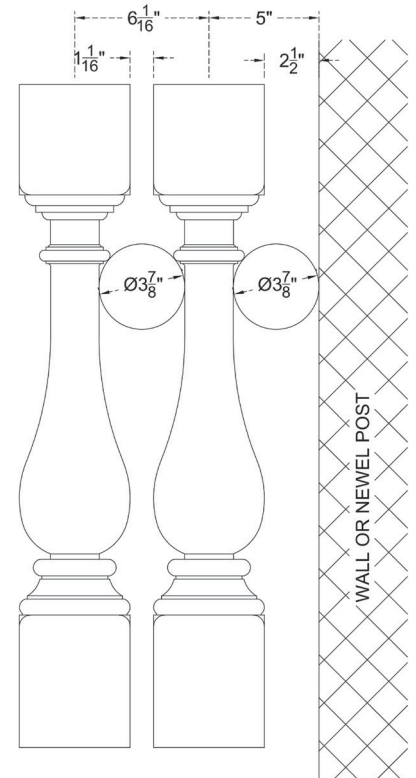

# ITEM NUMBER: BAL05X30LG

FIBERTHANE 700 SERIES LEGACY BALUSTER: 5"W X 20"H  
(6 1/16" ON-CENTER-SPACING TO PASS 4" SPHERE CODE)

TOP PROFILE

ISOMETRIC

Ø1 1/4" FIBERGLASS TUBE

FRONT PROFILE

EKENA MILLWORK  
2300 WEST MAIN ST.  
CLARKSVILLE, TX 75426  
TOLL FREE: 866-607-0453  
WWW.EKENAMILLWORK.COM

GENERATED DATE : 06/28/2024

NOTES

1. INSTALLATION TO BE COMPLETED IN ACCORDANCE WITH MANUFACTURER'S SPECIFICATIONS.
2. DRAWING MAY NOT BE TO SCALE
3. THIS DRAWING IS INTENDED FOR DESIGN AND PLANNING PURPOSES ONLY.
4. ALL INFORMATION CONTAINED HEREIN WAS CURRENT AT THE TIME OF DEVELOPMENT BUT MUST BE REVIEWED AND APPROVED BY THE PRODUCT MANUFACTURER TO BE CONSIDERED ACCURATE.
5. MANUFACTURED FROM HIGH DENSITY POLYURETHANE WITH FACTORY PRIMED FINISH.