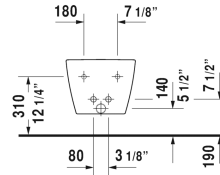

ME by Starck Bidet wall-mounted # 2288150000

| < 14 3/8" Inch > |

Bidet wall-mounted	Dimension	Weight	Order number
with overflow, with faucet deck, cUPC® listed*, Durafix included			
Colors			
00 White			
Variant			
	14 3/8" x 22 1/2" Inch	46.3 lb	2288150000
Infobox			
Durafix for concealed installation is included, In-wall carrier required for installation, * Complies with following standards: ASME A112.19.2/CSA B45.1			
Sanitary ceramics with the special WonderGliss surface finish will remain clean and attractive-looking for a long time to come. When ordering WonderGliss please add a "1" as eleventh digit to the model number.			
Siphon for bidet with extended outlet pipe	1 1/4" x 19 3/4" Inch	1.3 lb	005027
Hardware for wall-mounted bidet and wall-mounted toilet	Ø 1/2" x 7 1/8" Inch	0.4 lb	006500

All drawings contain the necessary measurements which are subject to standard tolerances. They are stated in inch & mm and are non-binding. Exact measurements, in particular for customized installation scenarios, can only be taken from the finished ceramic piece.