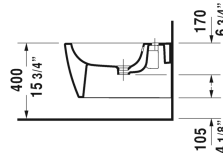

ME by Starck Bidet wall-mounted # 2288150000

| < 14 3/8" Inch > |

Bidet wall-mounted	Dimension	Weight	Order number
with overflow, with faucet deck, cUPC® listed*, Durafix included			
Colors			
00 White			
Variant			
	14 3/8" x 22 1/2" Inch	46.3 lb	2288150000
Infobox			
Durafix for concealed installation is included, In-wall carrier required for installation, * Complies with following standards: ASME A112.19.2/CSA B45.1			
Sanitary ceramics with the special WonderGliss surface finish will remain clean and attractive-looking for a long time to come. When ordering WonderGliss please add a "1" as eleventh digit to the model number.			
Siphon for bidet with extended outlet pipe	1 1/4" x 19 3/4" Inch	1.3 lb	005027
Hardware for wall-mounted bidet and wall-mounted toilet	Ø 1/2" x 7 1/8" Inch	0.4 lb	006500

All drawings contain the necessary measurements which are subject to standard tolerances. They are stated in inch & mm and are non-binding. Exact measurements, in particular for customized installation scenarios, can only be taken from the finished ceramic piece.