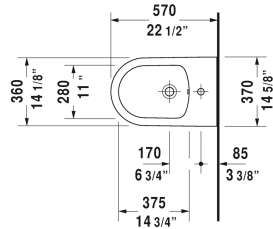

ME by Starck Bidet wall-mounted # 2288150000

| < 14 3/8" Inch > |

Bidet wall-mounted	Dimension	Weight	Order number
with overflow, with faucet deck, cUPC® listed*, Durafix included			
Colors			
00 White			
Variant			
	14 3/8" x 22 1/2" Inch	46.3 lb	2288150000
Infobox			
Durafix for concealed installation is included, In-wall carrier required for installation, * Complies with following standards: ASME A112.19.2/CSA B45.1			
Sanitary ceramics with the special WonderGliss surface finish will remain clean and attractive-looking for a long time to come. When ordering WonderGliss please add a "1" as eleventh digit to the model number.			
Siphon for bidet with extended outlet pipe	1 1/4" x 19 3/4" Inch	1.3 lb	005027
Hardware for wall-mounted bidet and wall-mounted toilet	Ø 1/2" x 7 1/8" Inch	0.4 lb	006500

All drawings contain the necessary measurements which are subject to standard tolerances. They are stated in inch & mm and are non-binding. Exact measurements, in particular for customized installation scenarios, can only be taken from the finished ceramic piece.