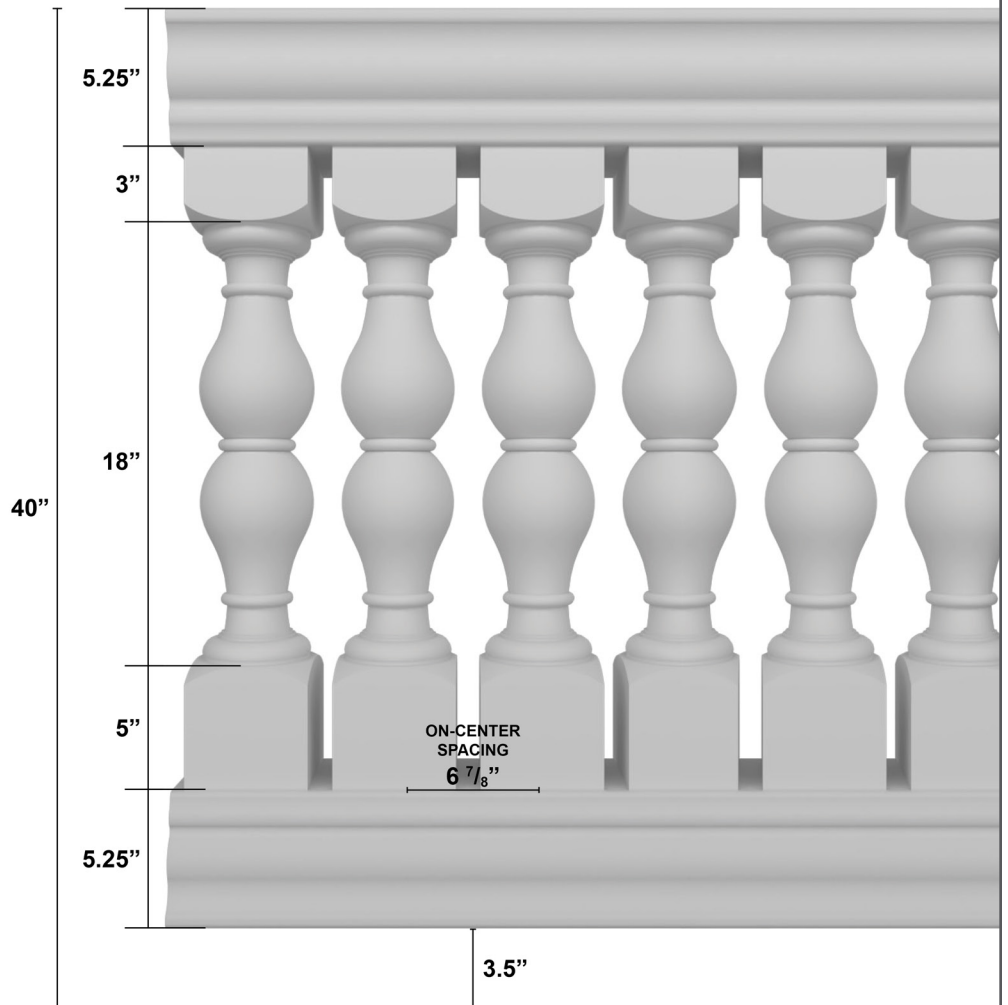

BALUSTRADE RAILING KIT

AVALON

STYLE

STYLE D

PORCH/PATIO GROUND