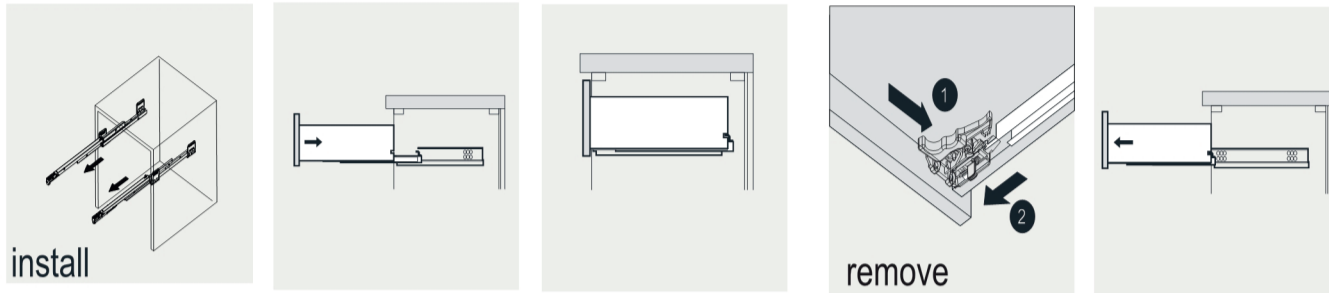

VIVA

MODLE NO : EVVN650-25CHNT

- Please check your product packaging to make Sure the included accessories are in the "list of standard accessories".if any parts are missing, please contact your local dealer immediately
- Do not allow any sharp objects to come in contact with the cabinet,as it will scratch the surface
- Continuous and prolonged exposure to direct sunlight may cause discoloration to the wood.
- Continuous and prolonged exposure to direct sunlight may cause discoloration to the wood.
- Please avoid using cleaning products that contain bleach or ammonia.
- Wood surface should only be cleaned with wood care products such as soapy water or furniture polish.

ERECTING TOOL

DRAWER'S ADJUST

INSTALLATION INSTRUCTIONS