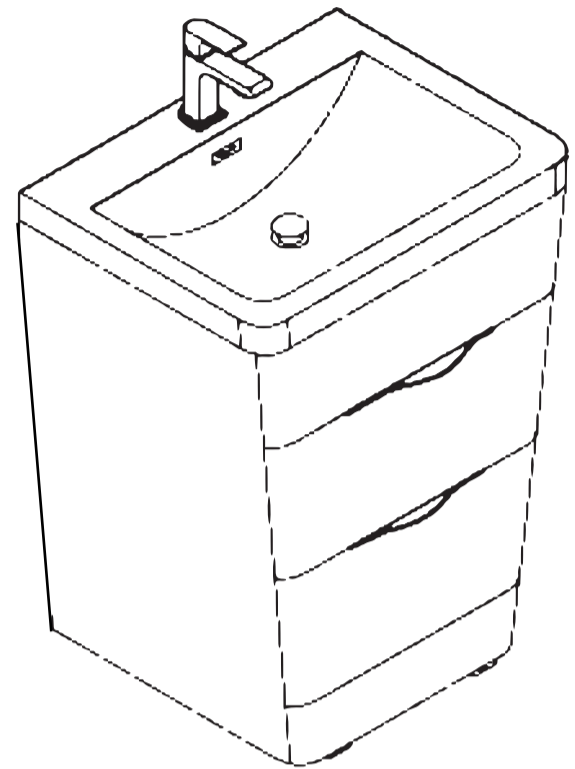

VIVA

MODLE NO : EVVN650-25CHNT

- Please check your product packaging to make Sure the included accessories are in the "list of standard accessories".if any parts are missing, please contact your local dealer immediately
- Do not allow any sharp objects to come in contact with the cabinet,as it will scratch the surface
- Continuous and prolonged exposure to direct sunlight may cause discoloration to the wood.
- Continuous and prolonged exposure to direct sunlight may cause discoloration to the wood.
- Please avoid using cleaning products that contain bleach or ammonia.
- Wood surface should only be cleaned with wood care products such as soapy water or furniture polish.