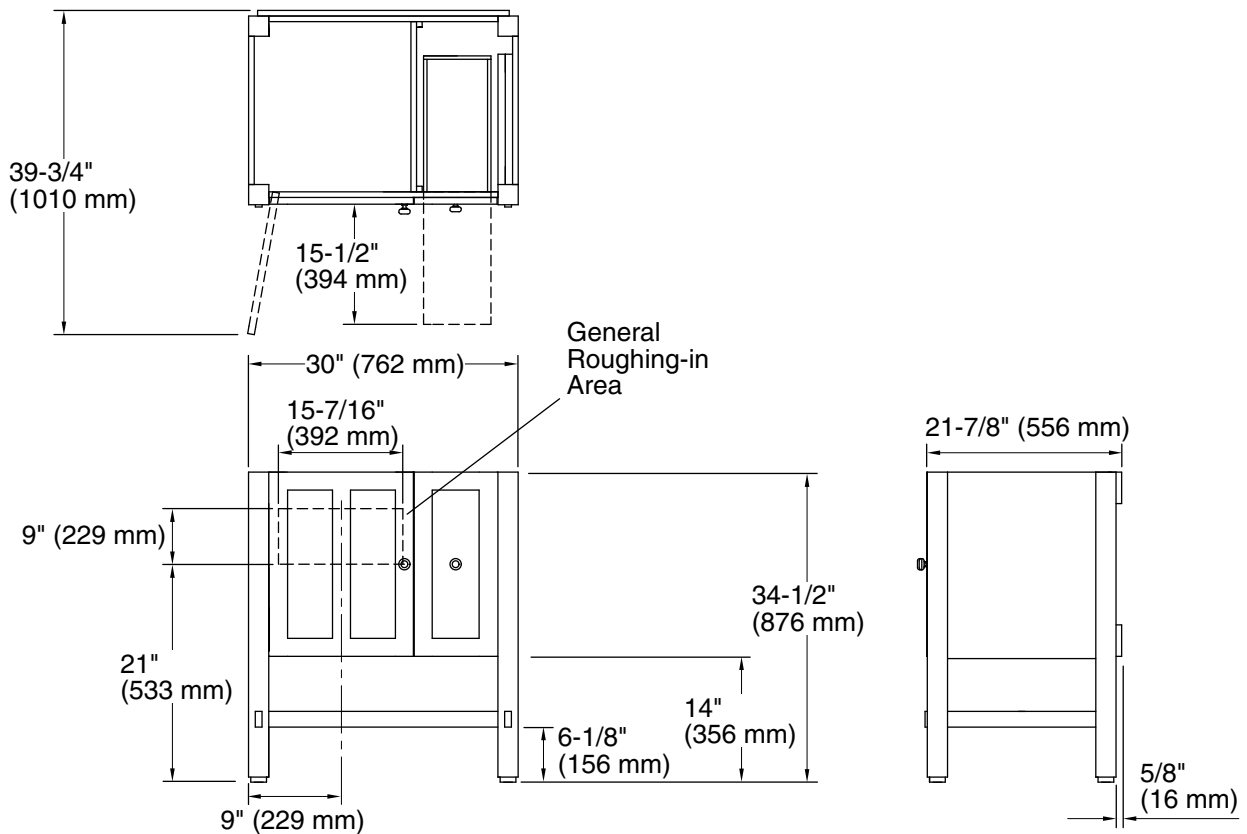

## Technical Information

All product dimensions are nominal.

Vanity type: Standard