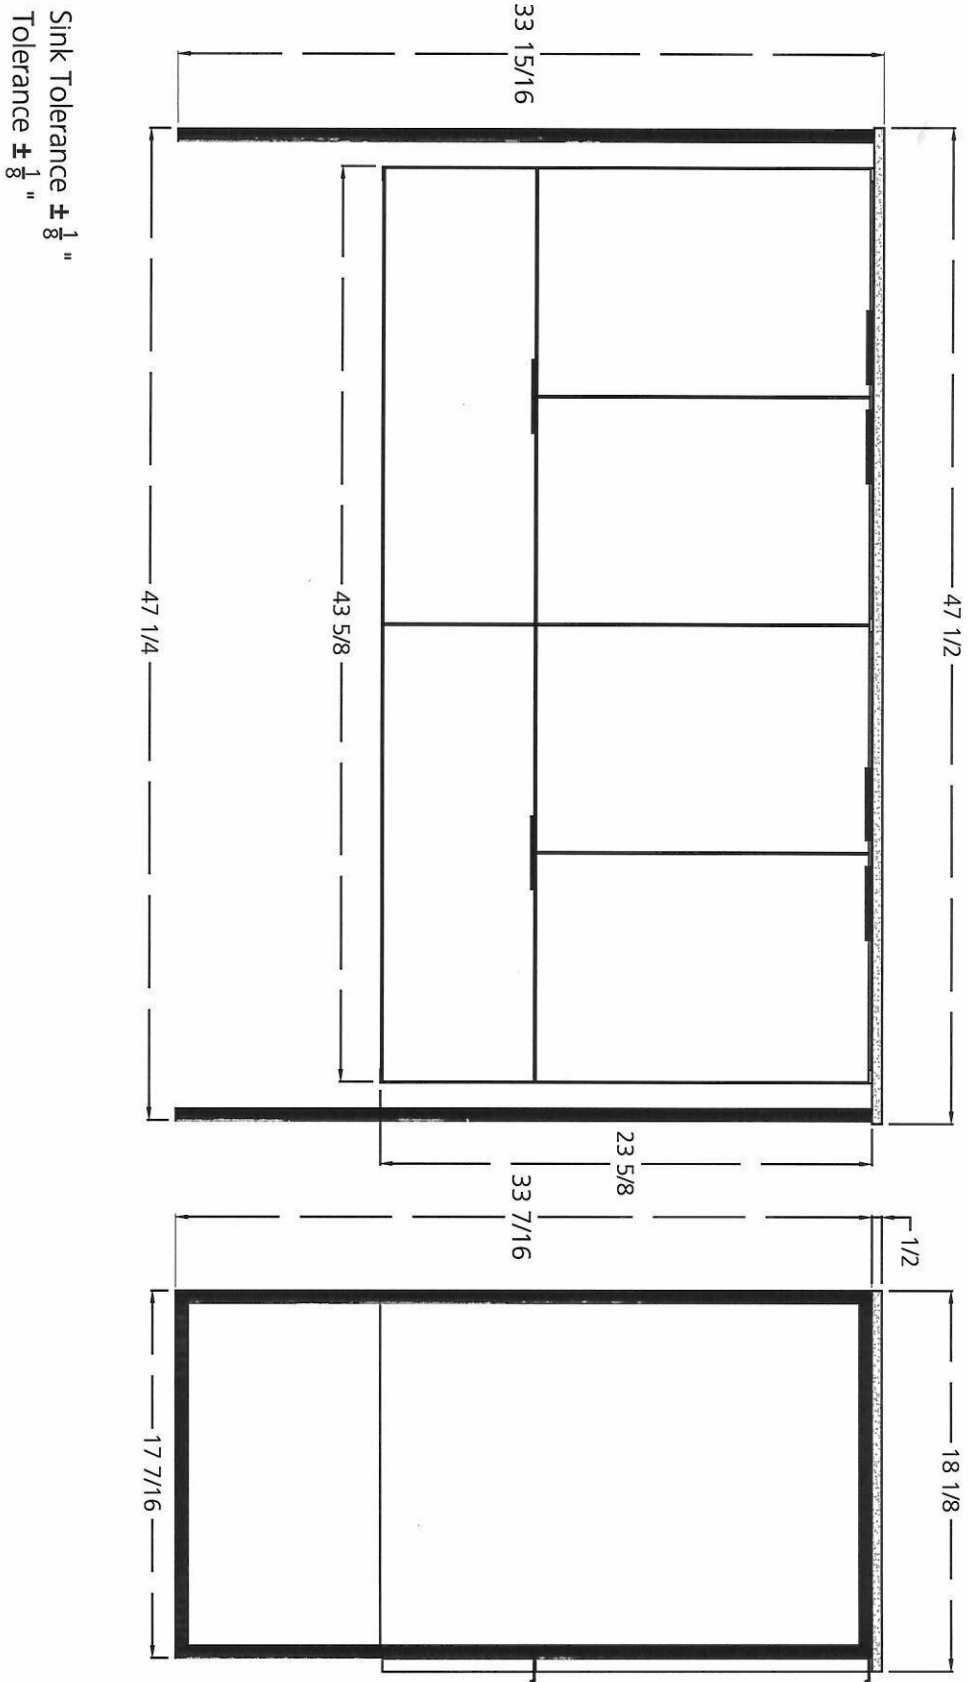

Wall Fixings

Sink Tolerance $\pm \frac{1}{8}$ "
Tolerance $\pm \frac{1}{8}$ "

SERIES

DOKI 2.0

We reserve the right to make technical changes to improve our products without prior warning.

SERIES

DOKI 2.0