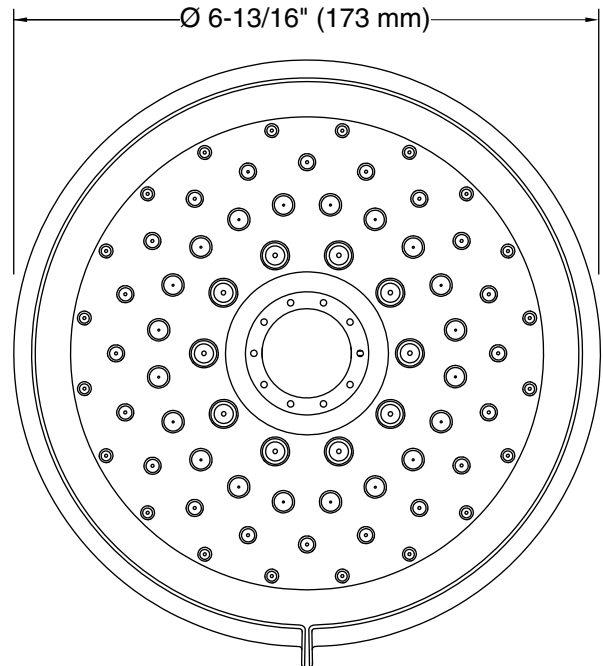

Technical Information

All product dimensions are nominal.

Drain included: No

Showerhead/Body Spray:

Rated maximum flow: 1.75 gal/min (6.6 l/min)

Pressure: 80 psi (5.5 bar)

Notes

Install this product according to the installation instructions.