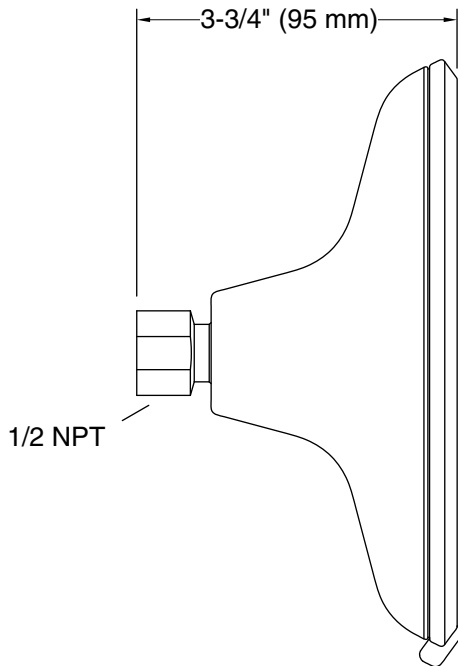

Technical Information

All product dimensions are nominal.

Drain included: No

Showerhead/Body Spray:

Rated maximum flow: 1.75 gal/min (6.6 l/min)

Pressure: 80 psi (5.5 bar)

Notes

Install this product according to the installation instructions.