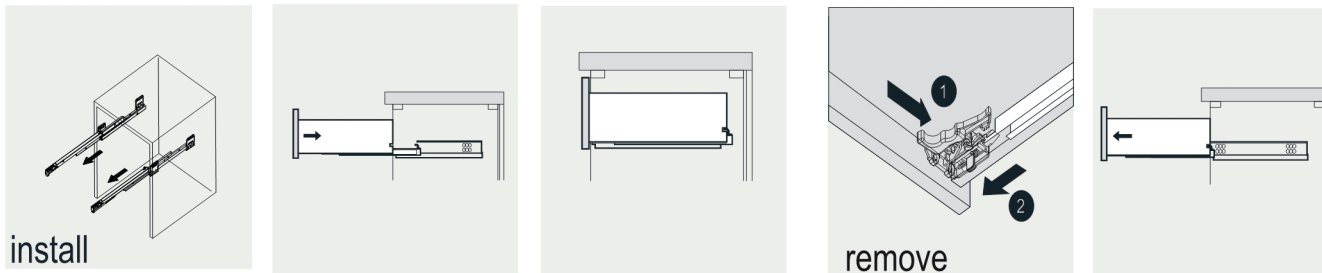

VIVA

MODLE NO : EVVN1700-8-72GR

- Please check your product packaging to make Sure the included accessories are in the "list of standard accessories".if any parts are missing, please contact your local dealer immediately
- Do not allow any sharp objects to come in contact with the cabinet,as it will scratch the surface
- Continuous and prolonged exposure to direct sunlight may cause discoloration to the wood.
- Continuous and prolonged exposure to direct sunlight may cause discoloration to the wood.
- Please avoid using cleaning products that contain bleach or ammonia.
- Wood surface should only be cleaned with wood care products such as soapy water or furniture polish.

ERECTING TOOL

DRAWER'S ADJUST

INSTALLATION INSTRUCTIONS