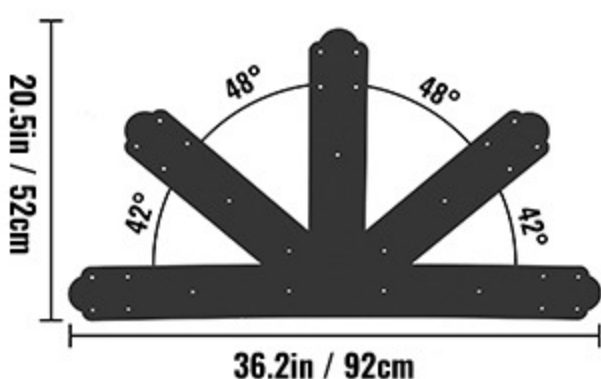

29 Mounting Holes

Compared with other products, we have 29 mounting holes to make the structure stronger and increase safety. In addition to the main truss connector plate, we also include 30 bolts for easy installation.

Wide Application

While strengthening your house structure, it also increases the value of your house. It is very suitable for outdoor projects such as pergola and timber framing cover.

Specifications

- Color: Black
- Material: Steel Panel
- Finish: Powder Coated
- Item Dimensions: 920 x 520 mm / 36.2 x 20.5 in (L x H)
- Thickness: 4 mm / 0.16 in
- Each Arm's Width: 100 mm / 3.9 in
- Hole's Diameter: 6 mm / 0.24 in
- Screw Length: 50 mm / 1.97 in
- Number of Holes: 29
- Item Weight: 7 kg / 15.43 lbs