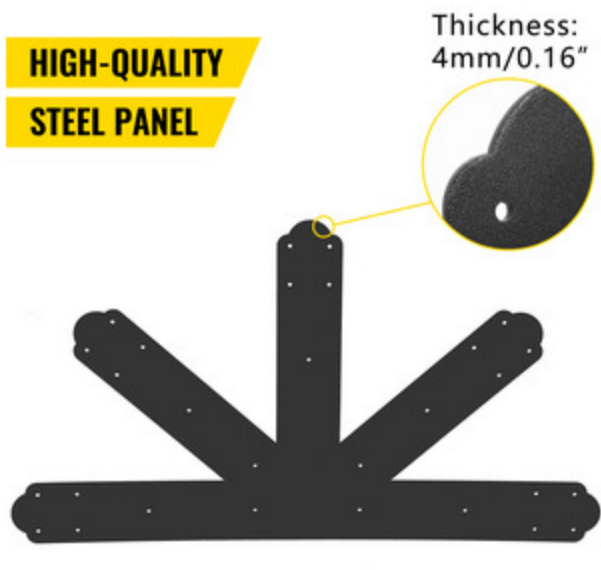

VEVOR®

DECORATIVE GABLE PLATE

BLACK POWDER-COATED
12:12 PITCH (1 PACK)

12:12 Black Powder Coated Steel Panel Gable Plate

Our outdoor gable plate comprises 4 mm/0.16" thick steel panel with black powder coating, adding decorative charm and strength to any outdoor living space. You can easily install the gable bracket with the help of screws to reinforce the wooden beam's connection to the three inclined wooden shelves.

Why Choose VEVOR?

- Premium Tough Quality
- Incredibly Low Prices
- Fast & Secure Delivery
- 30-Day Free Returns
- 24/7 Attentive Service

High-quality Steel Panel

Our gable plate comprises 4 mm / 0.16" thick steel panel, which is more durable, corrosion-resistant, and prolongs its service life.

Wide Application

While strengthening your house structure, it also increases the value of your house. It is very suitable for outdoor projects such as pergola and timber framing cover.

Specifications

- Color: Black
- Material: Steel Panel
- Finish: Powder Coated
- Item Dimensions: 920 x 520 mm / 36.2 x 20.5 in (L x H)
- Thickness: 4 mm / 0.16 in
- Each Arm's Width: 100 mm / 3.9 in
- Hole's Diameter: 6 mm / 0.24 in
- Screw Length: 50 mm / 1.97 in
- Number of Holes: 29
- Item Weight: 7 kg / 15.43 lbs