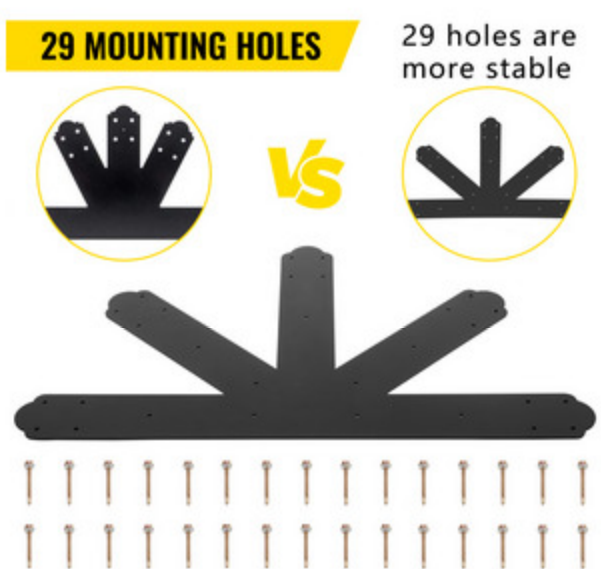

VEVOR®

DECORATIVE GABLE PLATE

BLACK POWDER-COATED
12:12 PITCH (1 PACK)

12:12 Black Powder Coated Steel Panel Gable Plate

Our outdoor gable plate comprises 4 mm/0.16" thick steel panel with black powder coating, adding decorative charm and strength to any outdoor living space. You can easily install the gable bracket with the help of screws to reinforce the wooden beam's connection to the three inclined wooden shelves.

Why Choose VEVOR?

- Premium Tough Quality
- Incredibly Low Prices
- Fast & Secure Delivery
- 30-Day Free Returns
- 24/7 Attentive Service

High-quality Steel Panel

Our gable plate comprises 4 mm / 0.16" thick steel panel, which is more durable, corrosion-resistant, and prolongs its service life.

Professional Surface Processing

We use special outdoor powder 100-120 microns to enhance the corrosion resistance ability to adapt to the harsh external environment.

Effortless to Install

It is easy to assemble and can be used when fixed in the mounting hole with screws. Gable plates can be used for various indoor or outdoor projects.

29 Mounting Holes

Compared with other products, we have 29 mounting holes to make the structure stronger and increase safety. In addition to the main truss connector plate, we also include 30 bolts for easy installation.