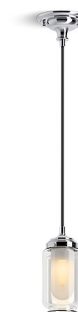

Features

- A perfect complement to our Artifacts suite of products.
- Versatile design that features a frosted shade surrounded by a clear glass shade.
- For a vintage look, remove the optional frosted glass and add any E26 medium-base Edison bulb (sold separately).
- For soft lighting, use an E26 medium-base type B light bulb with the frosted shade (bulb sold separately).
- A 10' cord offers many height options.

Material

- Manufactured with quality materials and complemented with a meticulous finishing process.
- Durable finishes engineered to last and designed to match KOHLER faucet finishes.

Recommended Products/Accessories

K-23723 Faucet cleaner

Included Components

Additional Components:
Installation hardware

Codes/Standards

UL 1598
CSA C22.2 No. 250

KOHLER® Lighting Limited Warranty

See website for detailed warranty information.

Available Colors/Finishes

Color tiles intended for reference only.

Color	Code	Description
	SNL	Polished Nickel
	BGL	Moderne Brushed Gold
	BZL	Oil-Rubbed Bronze
	CPL	Polished Chrome

Required Electrical Service