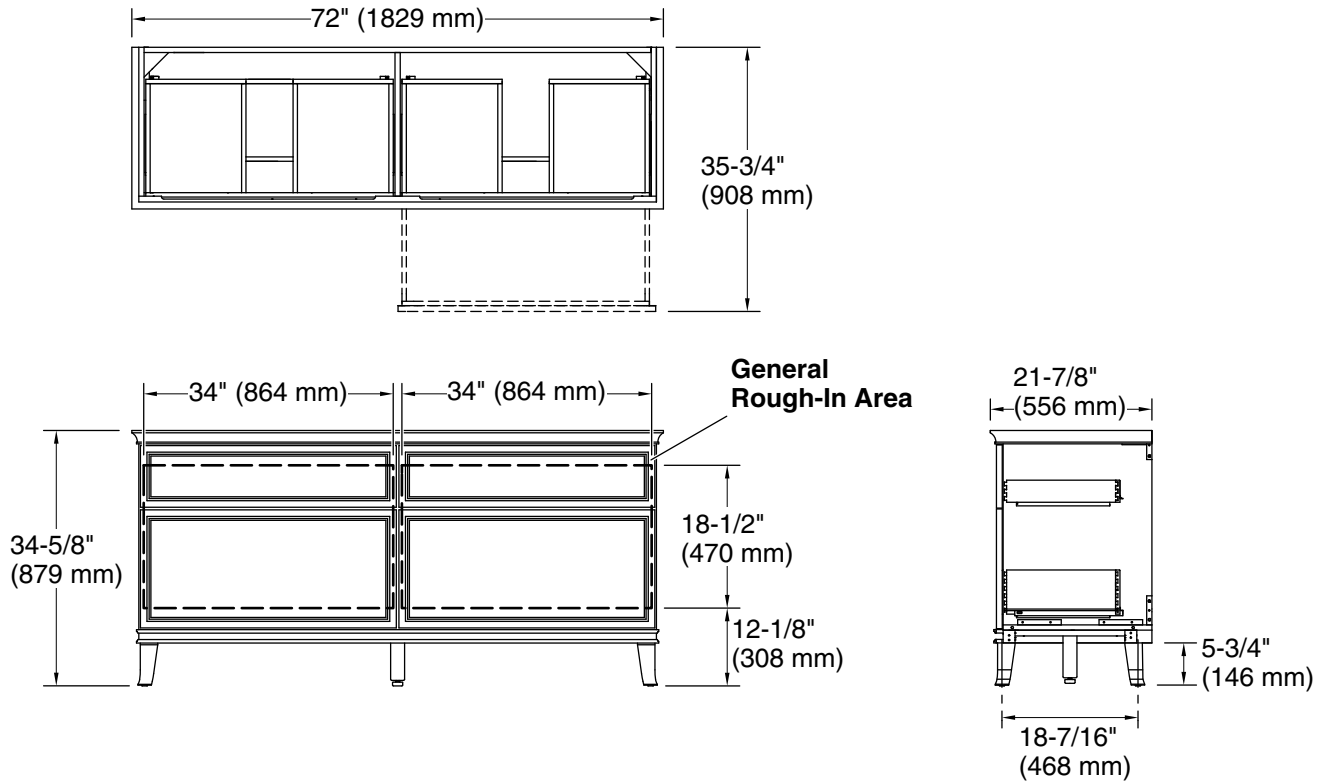

Technical Information

All product dimensions are nominal.

Notes

Install this product according to the installation guide.