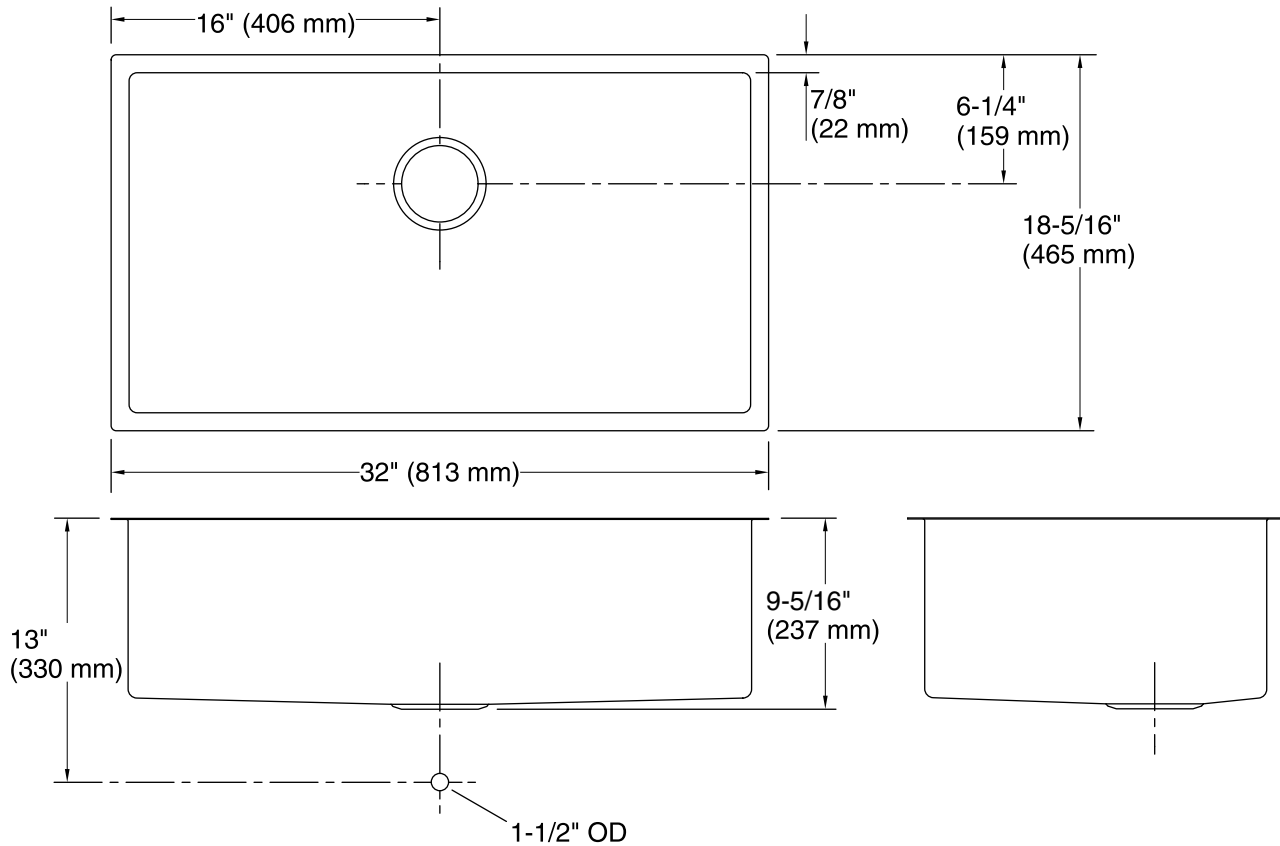

Technical Information

All product dimensions are nominal.

Bowl configuration:	Single
Installation:	Under-mount
Min. base cabinet width:	36" (914 mm)
Bowl area:	Length: 30-1/4" (768 mm) Width: 16-9/16" (421 mm) Bowl depth: 9" (229 mm) Water depth: 9" (229 mm)
Drain hole:	3-3/4" (95 mm)
Template:	1207216-7, required, included

Notes

Install this product according to the installation instructions.