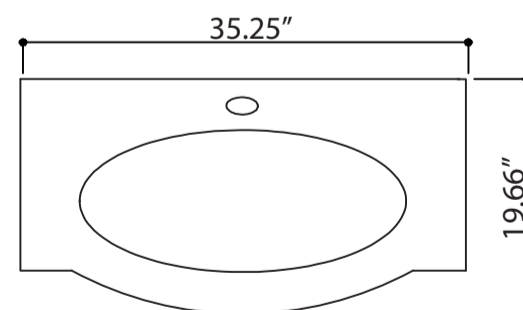

SINK

ERECTING TOOL

DRAWER'S ADJUST

INSTALLATION INSTRUCTIONS