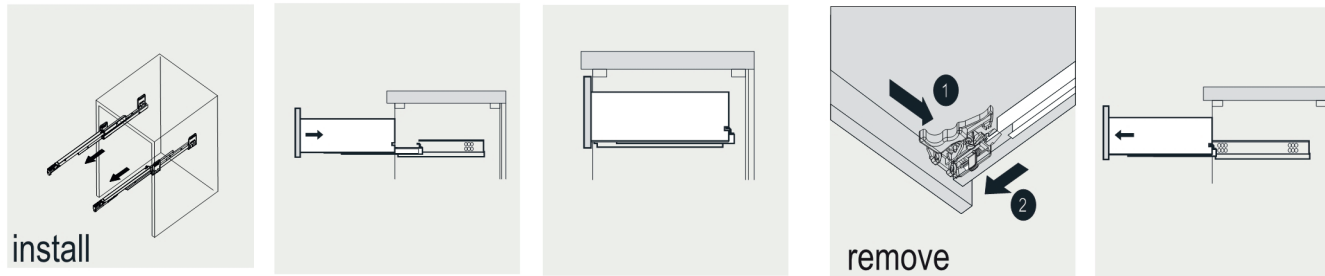

VIVA

MODLE NO : EVVN511-36ES

- Please check your product packaging to make Sure the included accessories are in the "list of standard accessories".if any parts are missing, please contact your local dealer immediately
- Do not allow any sharp objects to come in contact with the cabinet,as it will scratch the surface
- Continuous and prolonged exposure to direct sunlight may cause discoloration to the wood.
- Continuous and prolonged exposure to direct sunlight may cause discoloration to the wood.
- Please avoid using cleaning products that contain bleach or ammonia.
- Wood surface should only be cleaned with wood care products such as soapy water or furniture polish.

SINK

ERECTING TOOL

DRAWER'S ADJUST

INSTALLATION INSTRUCTIONS