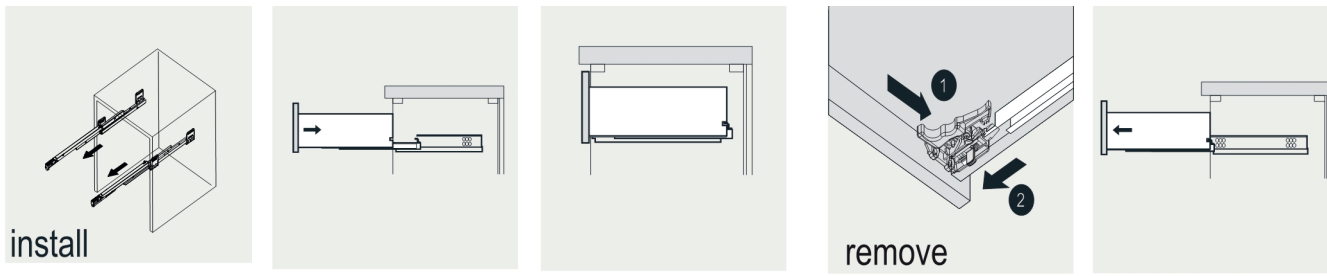

# VIVA

MODLE NO : EVVN600-24WHOK-FS

- Please check your product packaging to make Sure the included accessories are in the "list of standard accessories".if any parts are missing, please contact your local dealer immediately
- Do not allow any sharp objects to come in contact with the cabinet,as it will scratch the surface
- Continuous and prolonged exposure to direct sunlight may cause discoloration to the wood.
- Continuous and prolonged exposure to direct sunlight may cause discoloration to the wood.
- Please avoid using cleaning products that contain bleach or ammonia.
- Wood surface should only be cleaned with wood care products such as soapy water or furniture polish.

## INSTALLATION INSTRUCTIONS