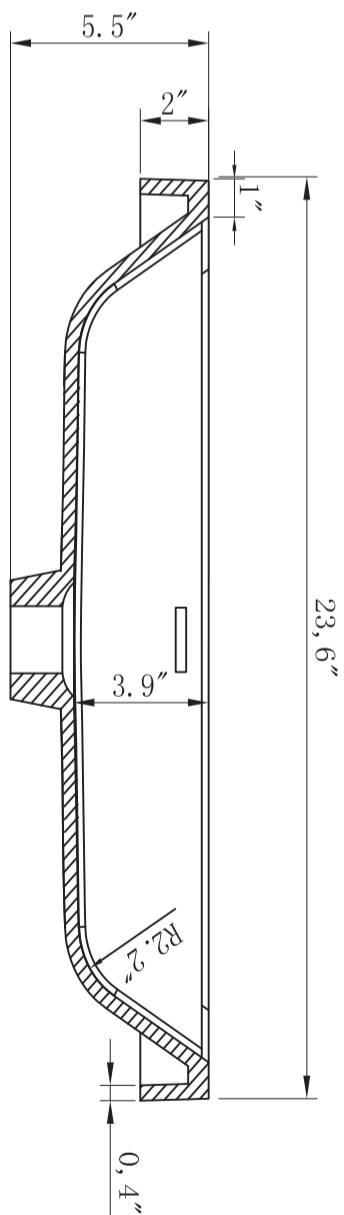

# VIVA

MODLE NO : EVVN600-24WHOK-FS

- Please check your product packaging to make Sure the included accessories are in the "list of standard accessories".if any parts are missing, please contact your local dealer immediately
- Do not allow any sharp objects to come in contact with the cabinet,as it will scratch the surface
- Continuous and prolonged exposure to direct sunlight may cause discoloration to the wood.
- Continuous and prolonged exposure to direct sunlight may cause discoloration to the wood.
- Please avoid using cleaning products that contain bleach or ammonia.
- Wood surface should only be cleaned with wood care products such as soapy water or furniture polish.