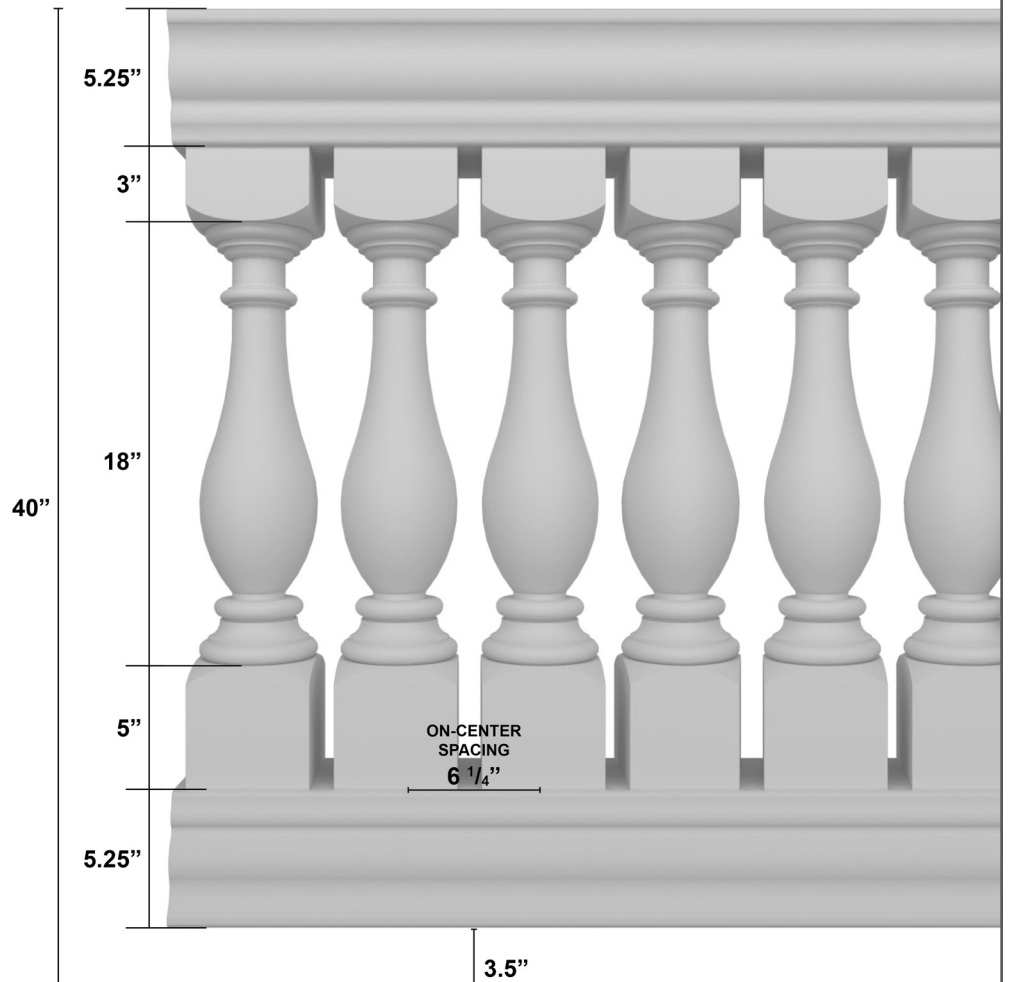

BALUSTRADE RAILING KIT

LEGACY

STYLE

STYLE D

PORCH/PATIO GROUND