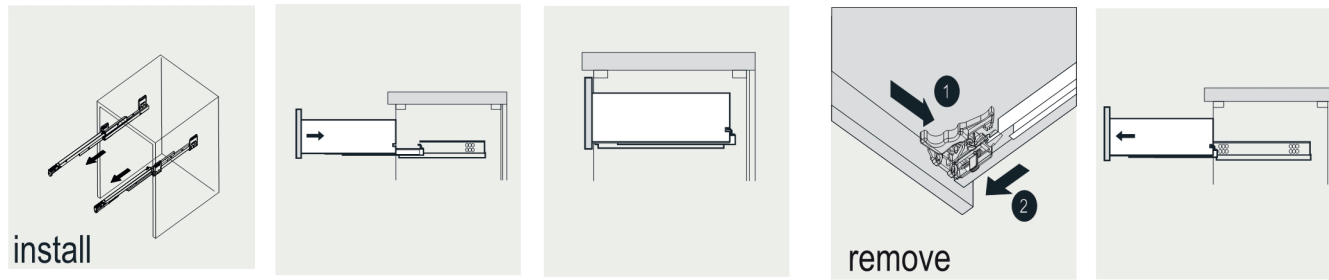

VIVA

MODLE NO : TVN414-48X18ES-DS

- Please check your product packaging to make Sure the included accessories are in the "list of standard accessories".if any parts are missing, please contact your local dealer immediately
- Do not allow any sharp objects to come in contact with the cabinet,as it will scratch the surface
- Continuous and prolonged exposure to direct sunlight may cause discoloration to the wood.
- Continuous and prolonged exposure to direct sunlight may cause discoloration to the wood.
- Please avoid using cleaning products that contain bleach or ammonia.
- Wood surface should only be cleaned with wood care products such as soapy water or furniture polish.

ERECTING TOOL

DRAWER'S ADJUST

INSTALLATION INSTRUCTIONS