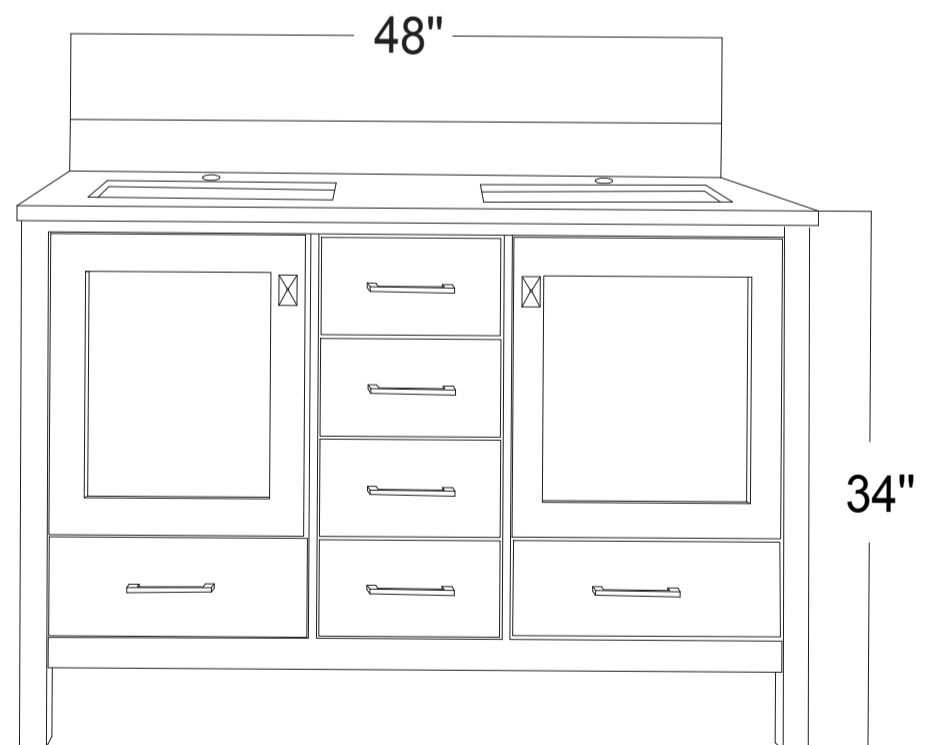

VIVA

MODLE NO : TVN414-48X18ES-DS

- Please check your product packaging to make Sure the included accessories are in the "list of standard accessories".if any parts are missing, please contact your local dealer immediately
- Do not allow any sharp objects to come in contact with the cabinet,as it will scratch the surface
- Continuous and prolonged exposure to direct sunlight may cause discoloration to the wood.
- Continuous and prolonged exposure to direct sunlight may cause discoloration to the wood.
- Please avoid using cleaning products that contain bleach or ammonia.
- Wood surface should only be cleaned with wood care products such as soapy water or furniture polish.