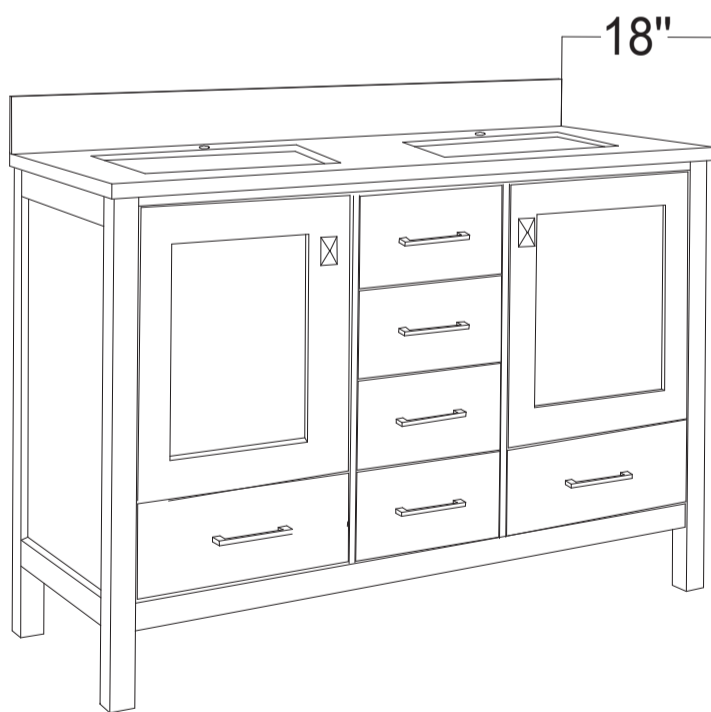

VIVA

MODLE NO : TVN414-48X18ES-DS

- Please check your product packaging to make Sure the included accessories are in the "list of standard accessories".if any parts are missing, please contact your local dealer immediately
- Do not allow any sharp objects to come in contact with the cabinet,as it will scratch the surface
- Continuous and prolonged exposure to direct sunlight may cause discoloration to the wood.
- Continuous and prolonged exposure to direct sunlight may cause discoloration to the wood.
- Please avoid using cleaning products that contain bleach or ammonia.
- Wood surface should only be cleaned with wood care products such as soapy water or furniture polish.