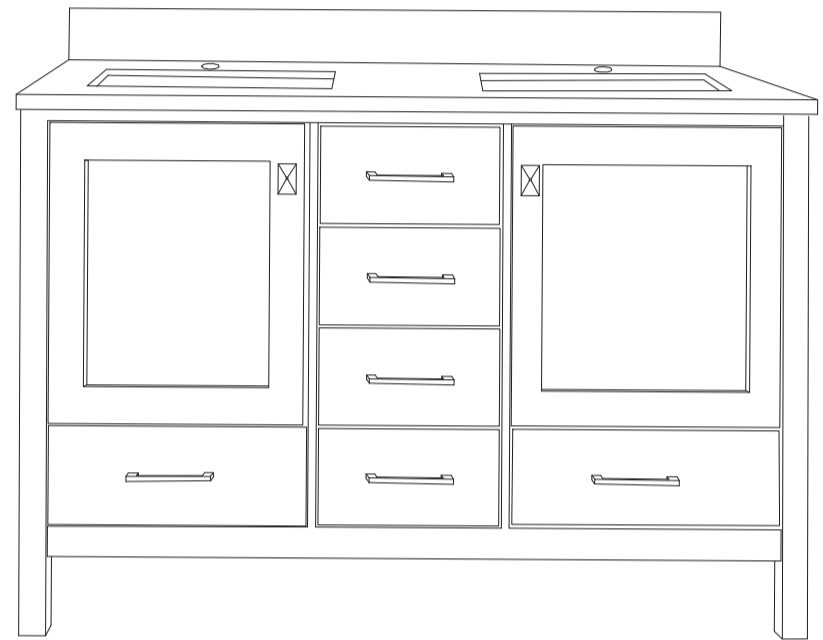

VIVA

MODLE NO : TVN414-48X18ES-DS

- Please check your product packaging to make Sure the included accessories are in the "list of standard accessories".if any parts are missing, please contact your local dealer immediately
- Do not allow any sharp objects to come in contact with the cabinet,as it will scratch the surface
- Continuous and prolonged exposure to direct sunlight may cause discoloration to the wood.
- Continuous and prolonged exposure to direct sunlight may cause discoloration to the wood.
- Please avoid using cleaning products that contain bleach or ammonia.
- Wood surface should only be cleaned with wood care products such as soapy water or furniture polish.