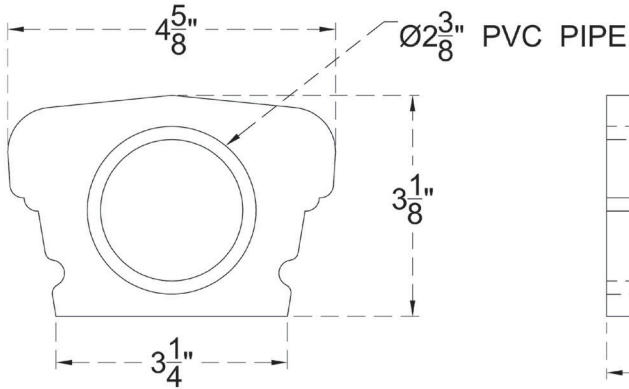

ITEM NUMBER: BTR05X96

ENDURATHANE 500 SERIES BOTTOM RAIL: 4 1/2"W X 3 1/8"H X 96"L

SIDE PROFILE

FRONT PROFILE

ISOMETRIC

EKENA MILLWORK
2300 WEST MAIN ST.
CLARKSVILLE, TX 75426
TOLL FREE: 866-607-0453
WWW.EKENAMILLWORK.COM

GENERATED DATE : 06/28/2024

NOTES

1. INSTALLATION TO BE COMPLETED IN ACCORDANCE WITH MANUFACTURER'S SPECIFICATIONS.
2. DRAWING MAY NOT BE TO SCALE
3. THIS DRAWING IS INTENDED FOR DESIGN AND PLANNING PURPOSES ONLY.
4. ALL INFORMATION CONTAINED HEREIN WAS CURRENT AT THE TIME OF DEVELOPMENT BUT MUST BE REVIEWED AND APPROVED BY THE PRODUCT MANUFACTURER TO BE CONSIDERED ACCURATE.
5. MANUFACTURED FROM HIGH DENSITY POLYURETHANE WITH FACTORY PRIMED FINISH.