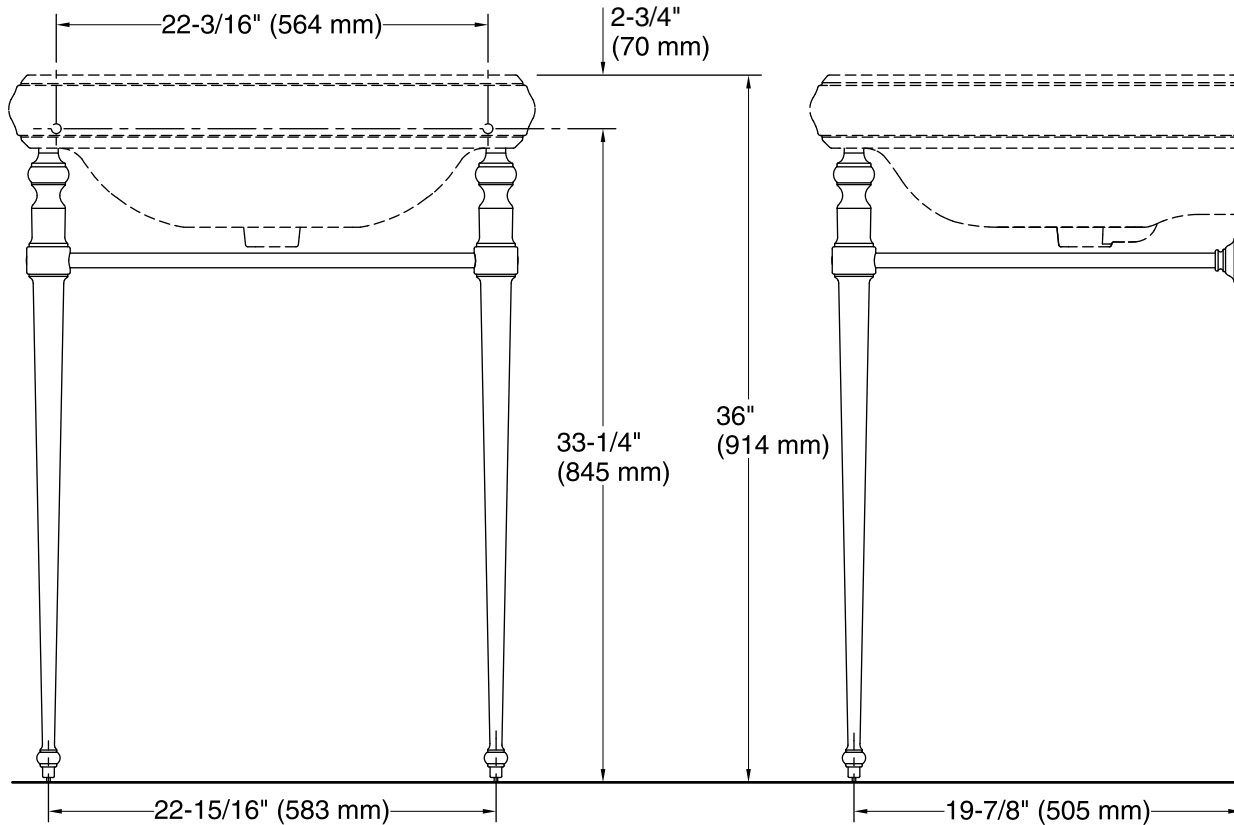

Technical Information

All product dimensions are nominal.

Notes

Install this product according to the installation instructions.