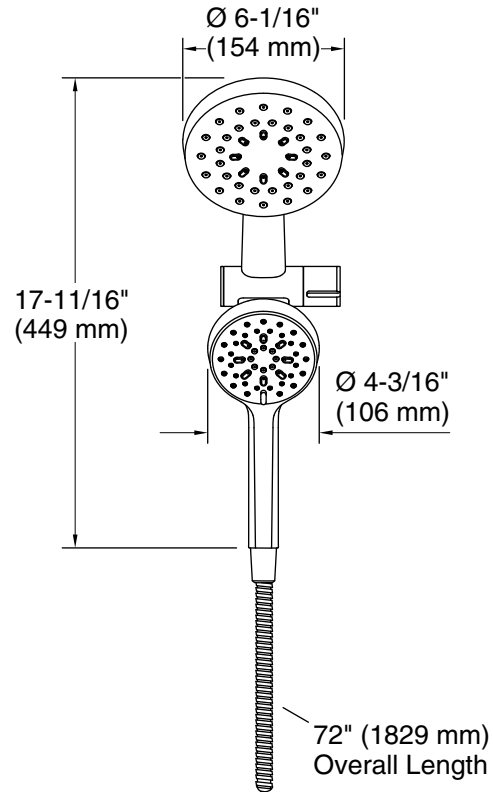

Features

- Single-function showerhead can also be used as a rainhead for a customized showering experience.
- Multifunction handshower with advanced spray engine provides three experiences: full coverage, pulsating massage, and gentle mist, plus pause feature.
- Full coverage spray produces an encompassing spray ideal for everyday use.
- Powerful massage spray is a focused stream that targets sore muscles, or use as a utility spray to rinse kids, pets, and your shower.
- Gentle mist spray restores, with a thick cloud of silky, super-fine water droplets.
- Simple thumb tab smoothly transitions between sprays.
- Can be used as a showerhead, handshower, or both.
- Innovative docking system enables handshower to easily slide into place for quick, easy docking and undocking.
- 1.75 gpm (6.6 lpm) maximum showerhead/handshower flow rate at 45 psi (3.1 bar).
- G 1/2 connection.
- Box includes: Showerhead, handshower, and 72" (1829 mm) hose.

Included Components

Additional Components:

72" Hose
Handshower
Showerhead

Codes/Standards

ASME A112.18.1/CSA B125.1
DOE - Energy Policy Act 1992
EPA WaterSense®
California Energy Commission (CEC)

KOHLER® Faucet Lifetime Limited Warranty

See website for detailed warranty information.

Available Colors/Finishes

Color tiles intended for reference only.

Color	Code	Description
	CP	
	BL	
	2MB	

Technical Information

All product dimensions are nominal.