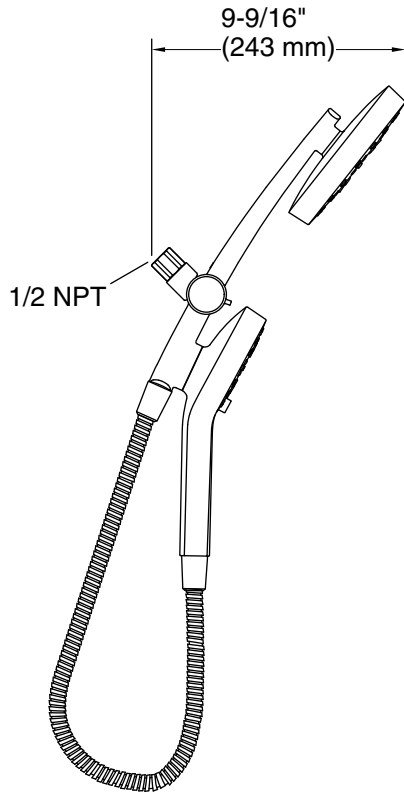

Technical Information

All product dimensions are nominal.

Drain included: No

Notes

Install this product according to the installation instructions.