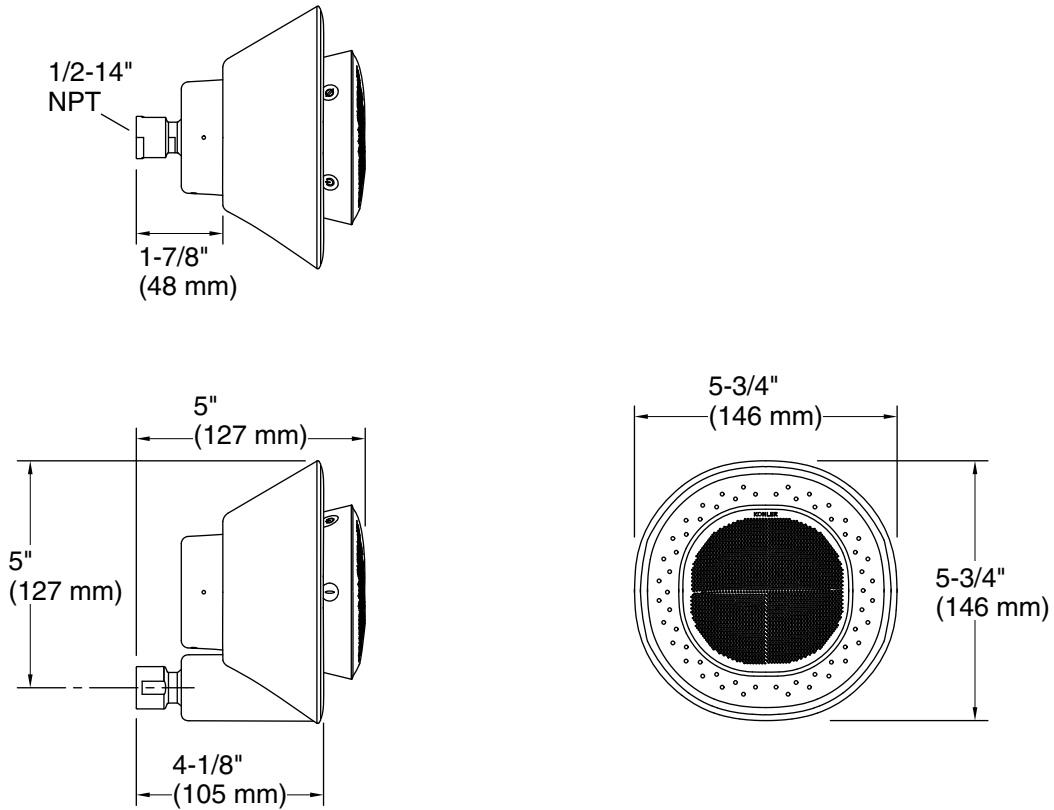

THE BOLD LOOK
OF **KOHLER**®

KOHLER Faucets Showerhead and wireless speaker with Amazon Alexa
Moxie®
K-28238-NKA

Technical Information

All product dimensions are nominal.
 Power source: Battery - DC, not included
 Electrical component rating: Speaker: 10 W
 Amplifier channels: 1 at 10 W per channel
 Charge time: 3 hours
 Usage time: 5 hours
 Bluetooth® range: 32.8 ft (0.8 m)
 Bluetooth® version: 5.0
 Max. Ambient temp: 140°F (60°C)
 Signal to noise ratio: >70 dB