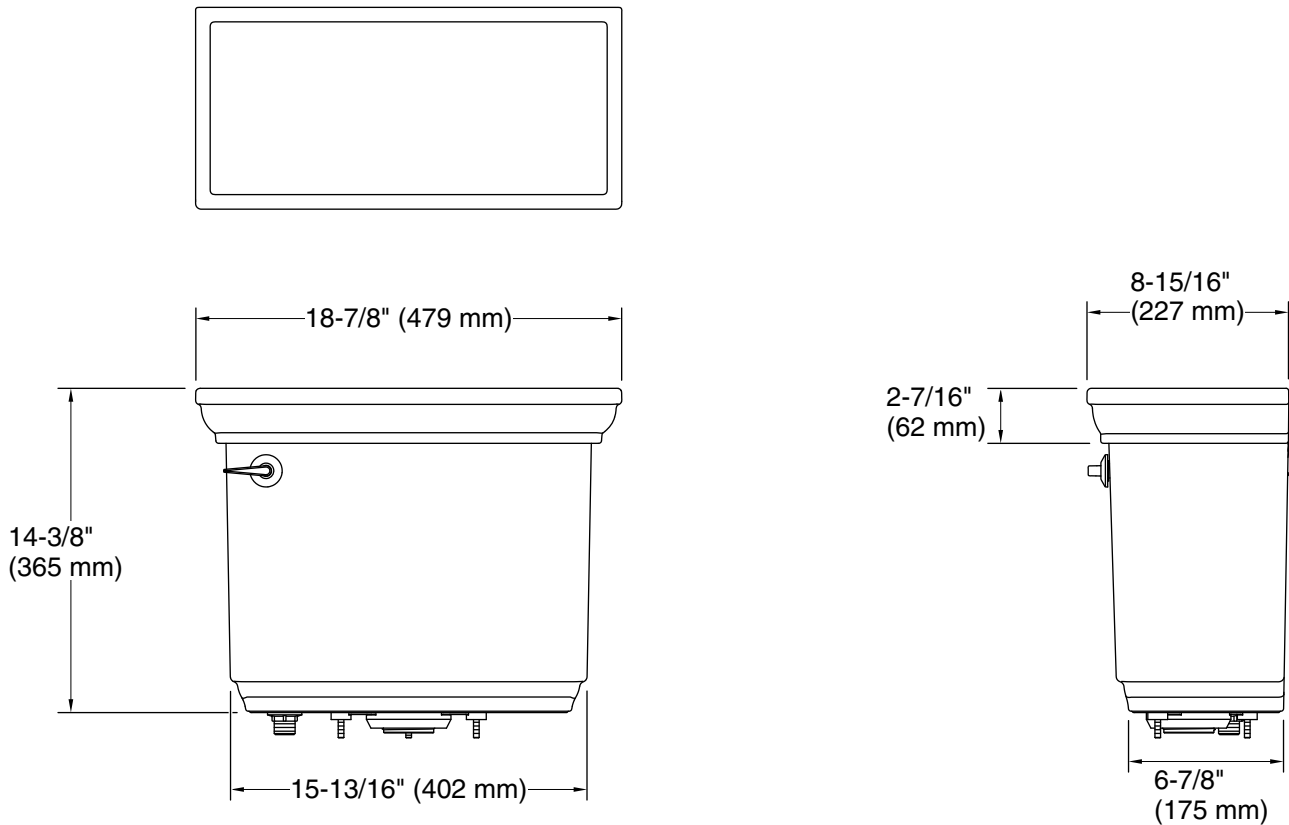

### Technical Information

All product dimensions are nominal.

Toilet type: Bowl-mount

Flush type: AquaPiston

Water Consumption

Full: 1.28 gpf (4.8 lpf)