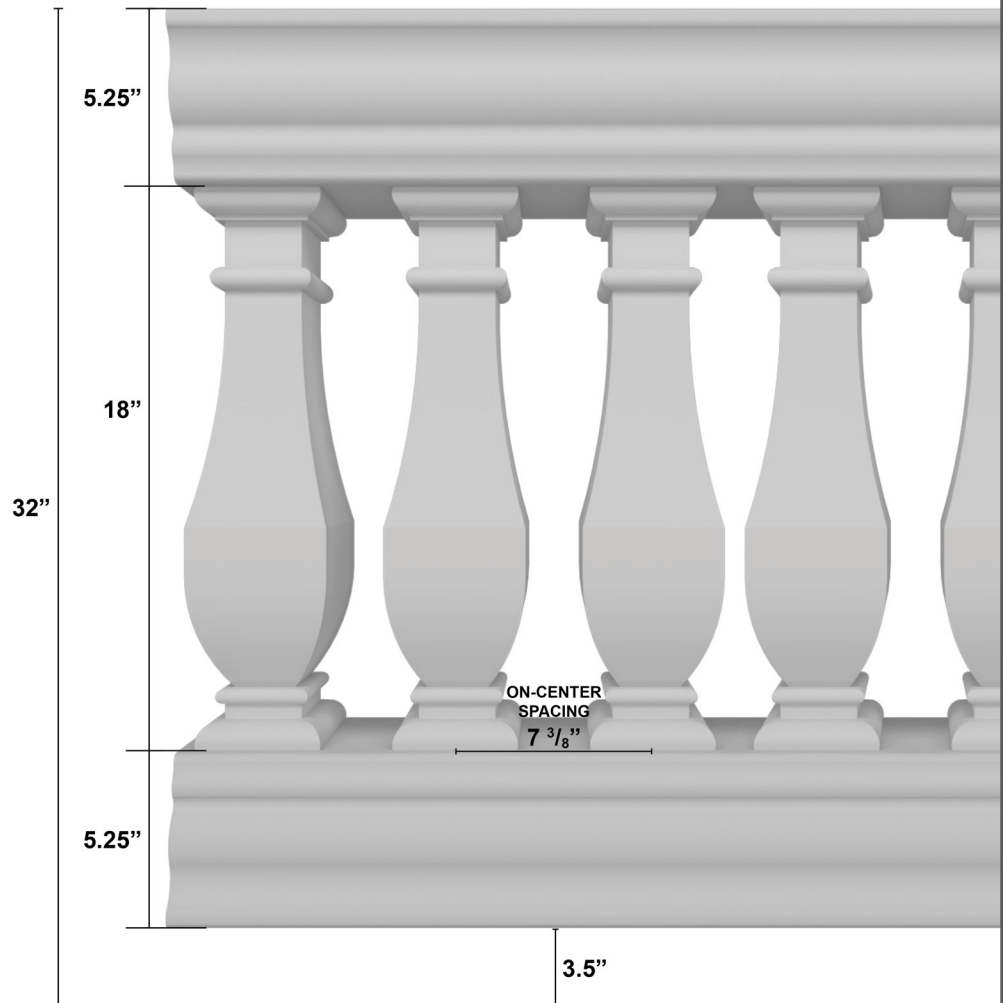

BALUSTRADE RAILING KIT

ARCADIAN

STYLE

STYLE N

PORCH/PATIO GROUND