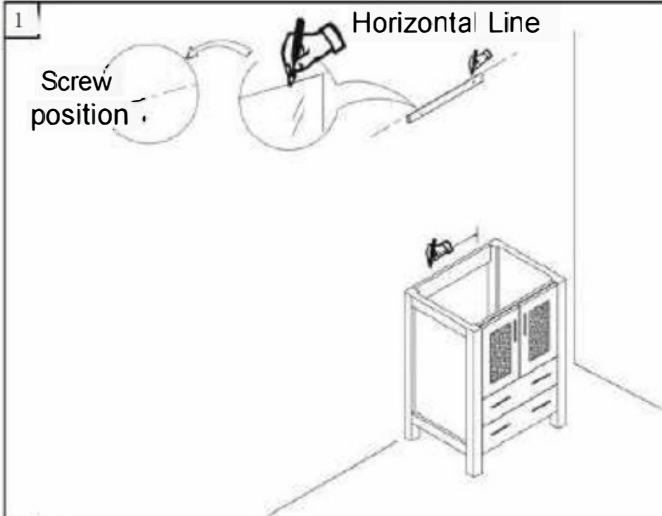

INSTALLATION MANUAL

Mirror: 27.56"x27.56" inch

Cabinet: 29.9"x18.1"x35.8" inch

Handle: 6.2" inch

(PLAN)

(BACK)

12" SIDE CABINET

REQUIRED TOOLS

Tape Measure

Pencil

Electric Drill

DrillBit (6mm)

Silicone

Screwdriver

DIAGRAM

REQUIRED TOOLS