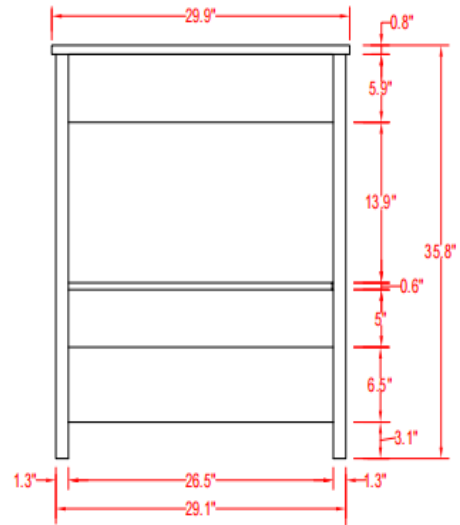

INSTALLATION MANUAL

Mirror: 27.56"x27.56" inch

Cabinet: 29.9"x18.1"x35.8" inch

Handle: 6.2" inch

(PLAN)

(BACK)

12" SIDE CABINET

REQUIRED TOOLS

Tape Measure

Pencil

Electric Drill

DrillBit (6mm)

Silicone

Screwdriver

DIAGRAM

REQUIRED TOOLS