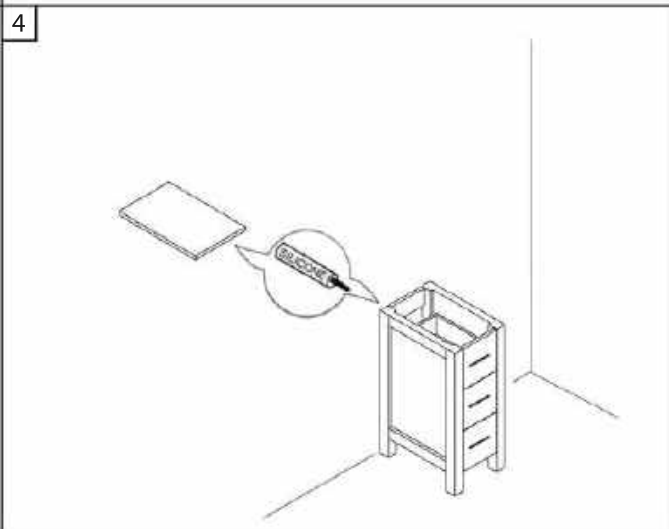

INSTALLATION MANUAL

Mirror: 27.56"x27.56" inch

Cabinet: 29.9"x18.1"x35.8" inch

Handle: 6.2" inch

(PLAN)

(BACK)

12" SIDE CABINET

REQUIRED TOOLS

Tape Measure

Pencil

Electric Drill

Drill Bit (6mm)

Silicone

Screwdriver

DRAWER REMOVAL & INSTALLATION