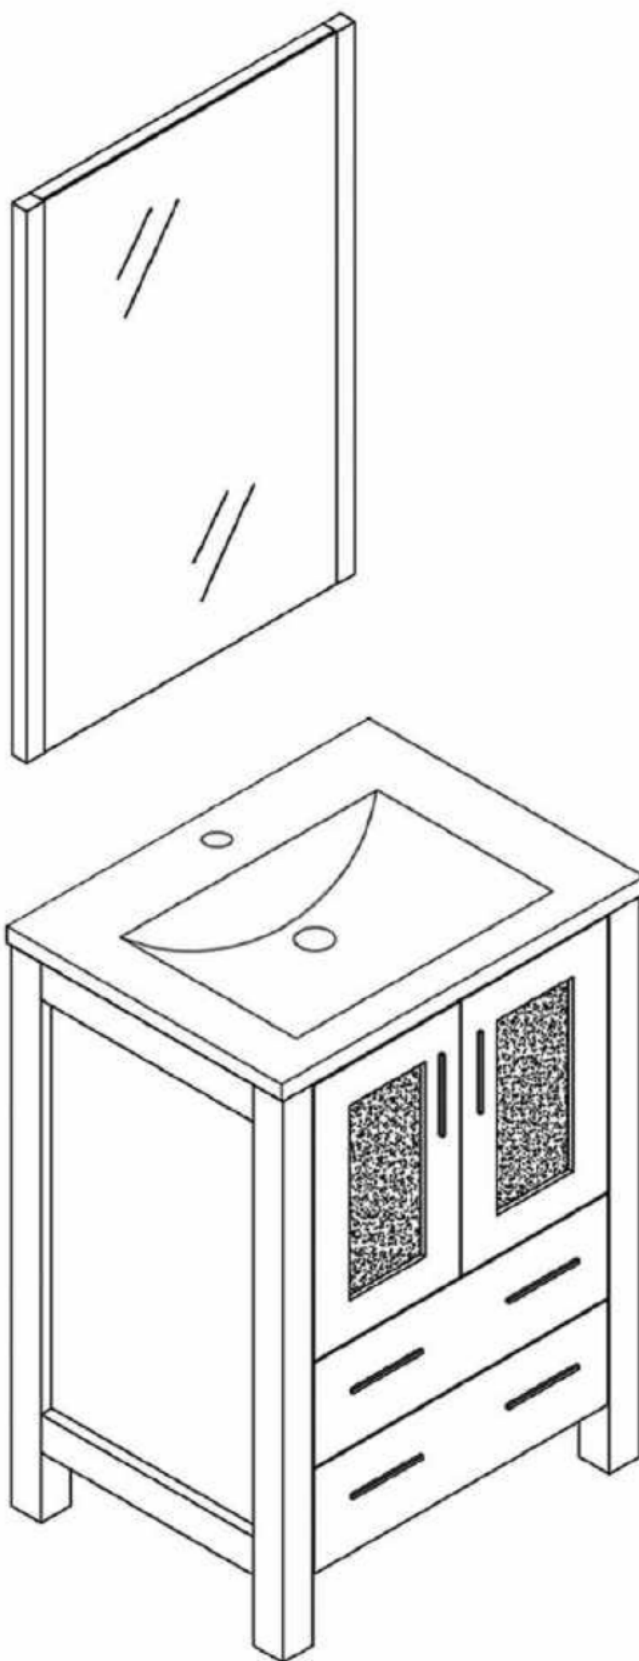

INSTALLATION MANUAL

Mirror: 27.56"x27.56" inch

Cabinet: 29.9"x18.1"x35.8" inch

Handle: 6.2" inch

(PLAN)

(BACK)

12" SIDE CABINET

REQUIRED TOOLS

Tape Measure

Pencil

Electric Drill

DrillBit (6mm)

Silicone

Screwdriver

DIAGRAM

REQUIRED TOOLS