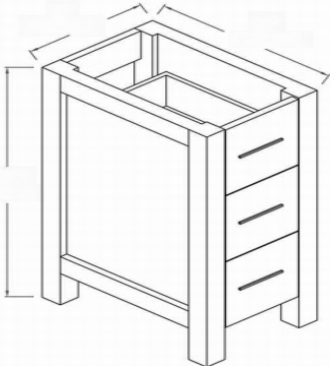

INSTALLATION MANUAL

Mirror: 27.56"x27.56" inch

Cabinet: 29.9"x18.1"x35.8" inch

Handle: 6.2" inch

(PLAN)

(BACK)

12" SIDE CABINET

REQUIRED TOOLS