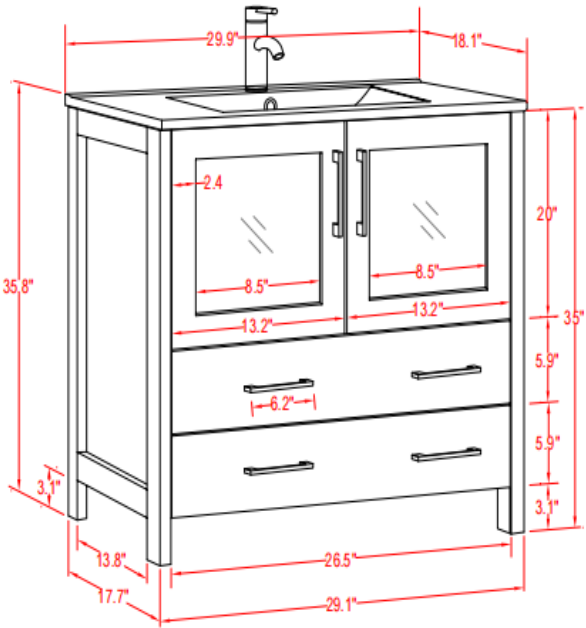

INSTALLATION MANUAL

Mirror: 27.56"x27.56" inch

Cabinet: 29.9"x18.1"x35.8" inch

Handle: 6.2" inch

(PLAN)

(BACK)

12" SIDE CABINET

REQUIRED TOOLS

Tape Measure

Pencil

Electric Drill

DrillBit (6mm)

Silicone

Screwdriver

DIAGRAM

REQUIRED TOOLS