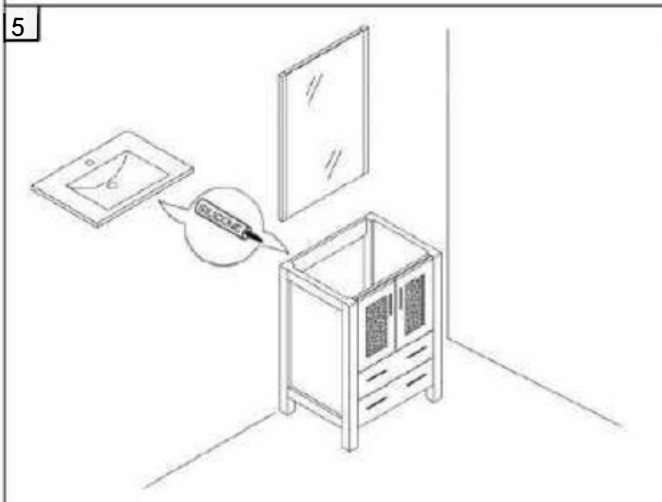

REQUIRED TOOLS

DIAGRAM