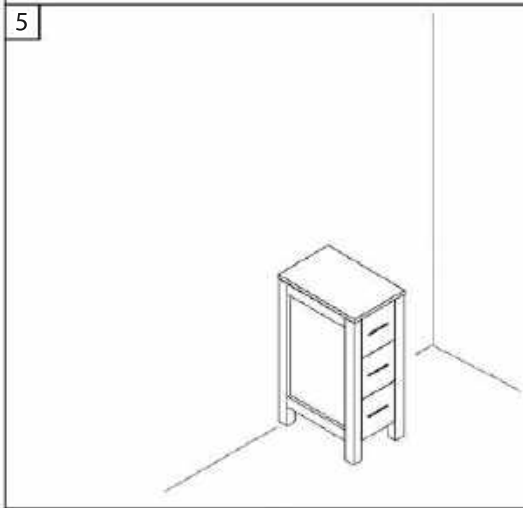

REQUIRED TOOLS