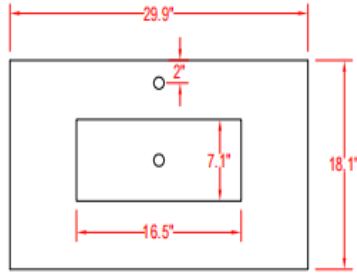

INSTALLATION MANUAL

Mirror: 27.56"x27.56" inch

Cabinet: 29.9"x18.1"x35.8" inch

Handle: 6.2" inch

(PLAN)

(BACK)

12" SIDE CABINET

REQUIRED TOOLS

Tape Measure

Pencil

Electric Drill

DrillBit (6mm)

Silicone

Screwdriver

DIAGRAM

REQUIRED TOOLS