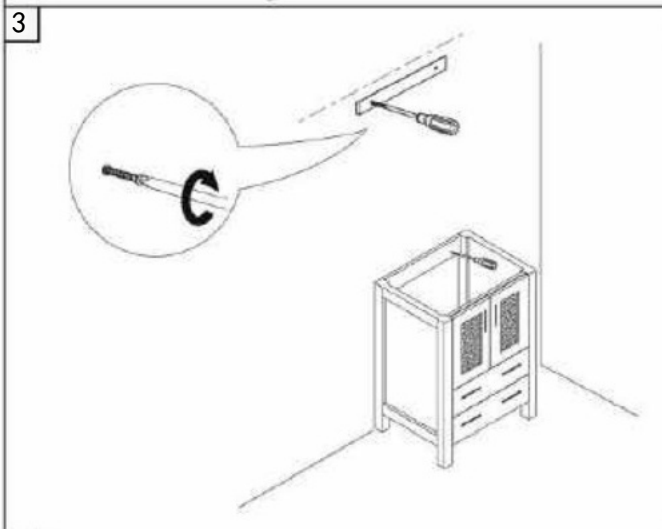

INSTALLATION MANUAL

Mirror: 27.56"x27.56" inch

Cabinet: 29.9"x18.1"x35.8" inch

Handle: 6.2" inch

(PLAN)

(BACK)

12" SIDE CABINET

REQUIRED TOOLS

Tape Measure

Pencil

Electric Drill

DrillBit (6mm)

Silicone

Screwdriver

DIAGRAM

REQUIRED TOOLS