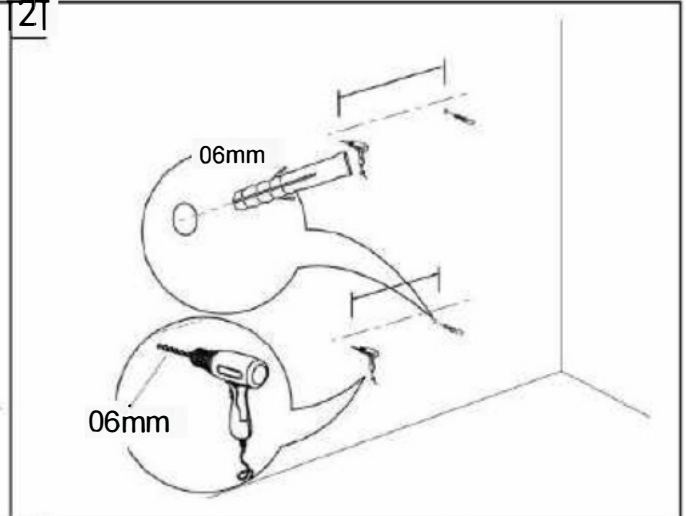

INSTALLATION MANUAL

Mirror: 27.56"x27.56" inch

Cabinet: 29.9"x18.1"x35.8" inch

Handle: 6.2" inch

(PLAN)

(BACK)

12" SIDE CABINET

REQUIRED TOOLS

Tape Measure

Pencil

Electric Drill

DrillBit (6mm)

Silicone

Screwdriver

DIAGRAM

REQUIRED TOOLS

Tape Measure

Pencil

Electric Drill

Drill Bit (6mm)

Silicone

Screwdriver

DRAWER REMOVAL & INSTALLATION