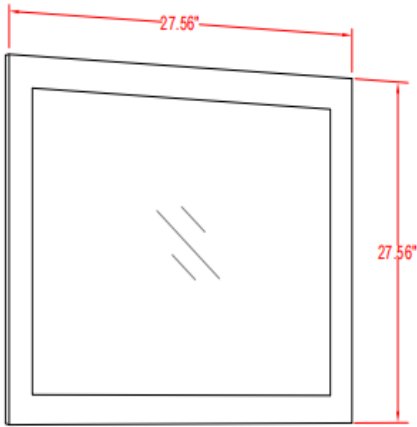

INSTALLATION MANUAL

Mirror: 27.56"x27.56" inch

Cabinet: 29.9"x18.1"x35.8" inch

Handle: 6.2" inch

(PLAN)

(BACK)

12" SIDE CABINET

REQUIRED TOOLS

Tape Measure

Pencil

Electric Drill

DrillBit (6mm)

Silicone

Screwdriver

DIAGRAM

REQUIRED TOOLS