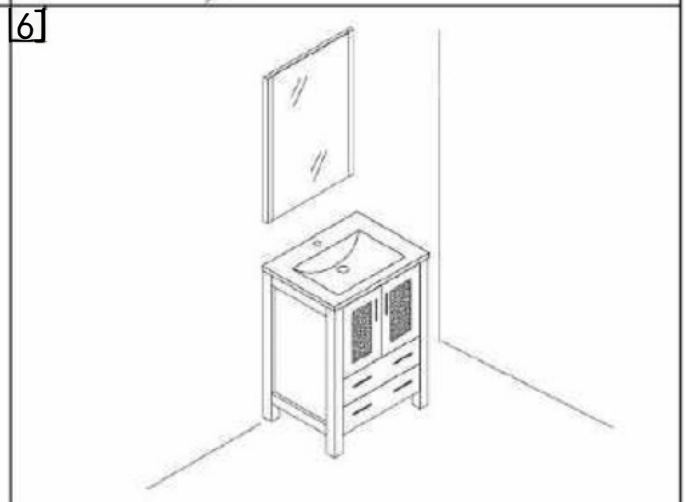

REQUIRED TOOLS

DIAGRAM