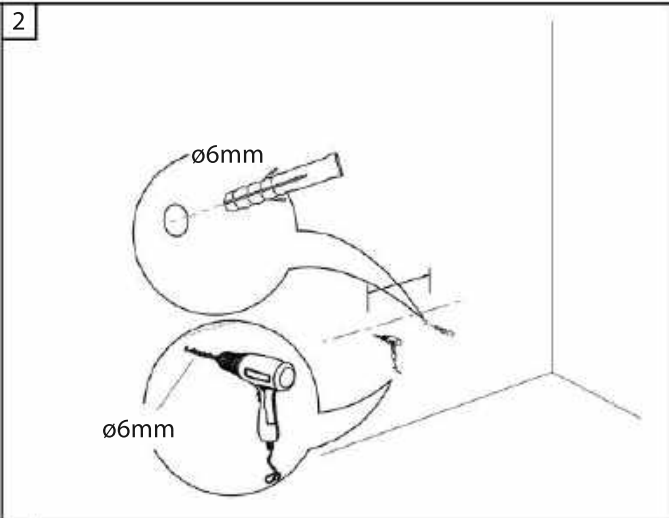

INSTALLATION MANUAL

Mirror: 27.56"x27.56" inch

Cabinet: 29.9"x18.1"x35.8" inch

Handle: 6.2" inch

(PLAN)

(BACK)

12" SIDE CABINET

REQUIRED TOOLS

Tape Measure

Pencil

Electric Drill

DrillBit (6mm)

Silicone

Screwdriver

DIAGRAM

REQUIRED TOOLS

Tape Measure

Pencil

Electric Drill

Drill Bit (6mm)

Silicone

Screwdriver

DRAWER REMOVAL & INSTALLATION