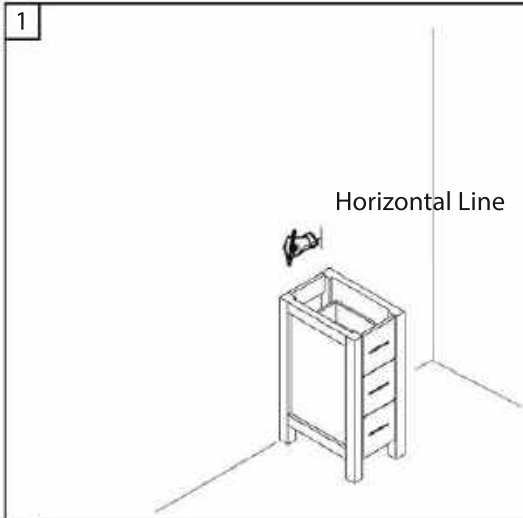

INSTALLATION MANUAL

Mirror: 27.56"x27.56" inch

Cabinet: 29.9"x18.1"x35.8" inch

Handle: 6.2" inch

(PLAN)

(BACK)

12" SIDE CABINET

REQUIRED TOOLS

Tape Measure

Pencil

Electric Drill

Drill Bit (6mm)

Silicone

Screwdriver

DRAWER REMOVAL & INSTALLATION