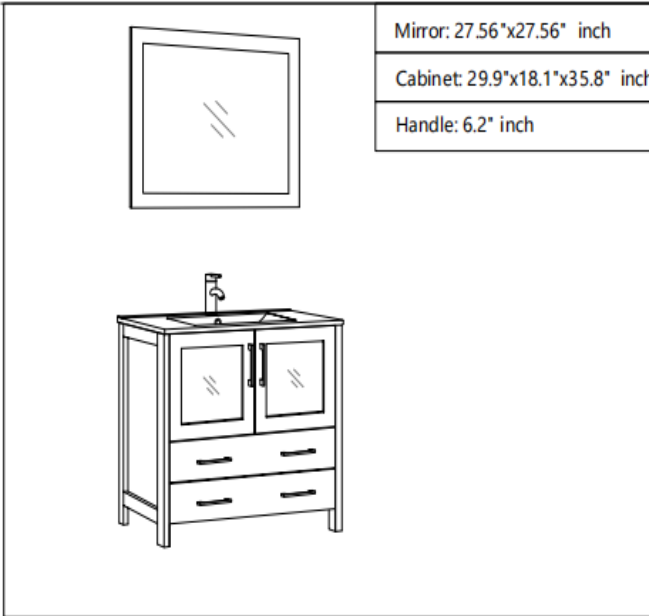

INSTALLATION MANUAL

Mirror: 27.56"x27.56" inch

Cabinet: 29.9"x18.1"x35.8" inch

Handle: 6.2" inch

(PLAN)

(BACK)

12" SIDE CABINET

REQUIRED TOOLS

Tape Measure

Pencil

Electric Drill

DrillBit (6mm)

Silicone

Screwdriver

DIAGRAM

REQUIRED TOOLS