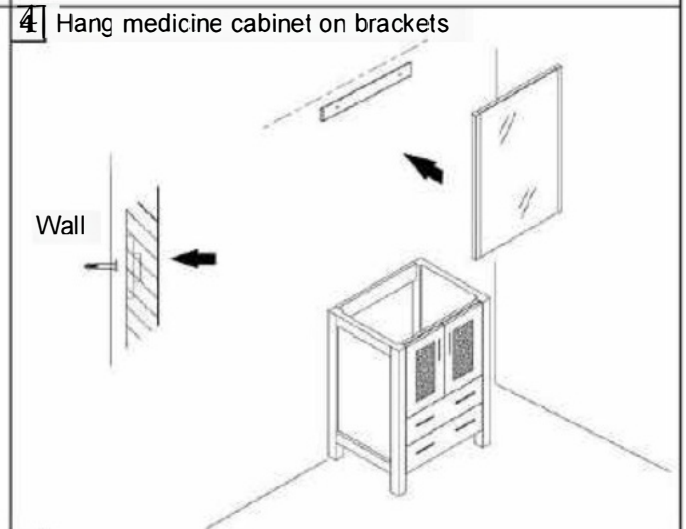

REQUIRED TOOLS

DIAGRAM