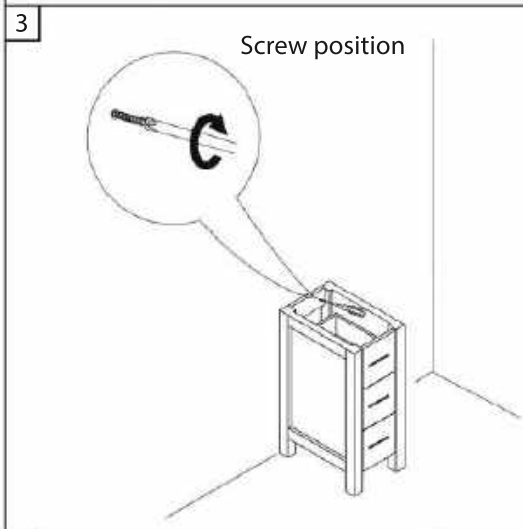

Tape Measure

Pencil

Electric Drill

Drill Bit (6mm)

Silicone

Screwdriver

DRAWER REMOVAL & INSTALLATION