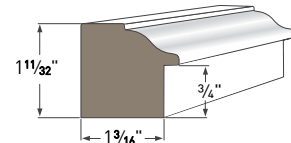

BACK BAND AZM-6931
Length: 16'