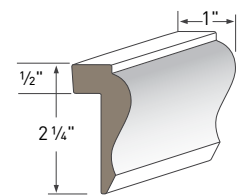

WAINSCOT CAP AZM-284
Length: 16'

	AZEK Item Number			
	12'	16'	17'	18'
MOULDING				
Actual				
9/16" x 2-3/4" 3" Crown AZM-52	—	AMCM03192	—	—
9/16" x 3-5/8" 4" Crown AZM-49	—	AMCM04192	—	—
11/16" x 4-5/8" 5" Crown AZM-47	—	AMCM05192	—	—
11/16" x 5-1/4" 6" Crown AZM-45	—	AMCM06192	—	—
1" x 7-1/2" 8" Crown AZM-43	—	AMCM08192	—	—
3/4" x 4-1/4" Cove Moulding AZM-80	—	AMCC05192	—	—
1-13/32" x 2-1/16" Rams Crown AZM-6934	—	AMRC02192	—	—
1-3/8" x 2-3/4" Imperial/Rake Crown AZM-6937	—	AMIR03192	—	—
9/16" x 1-3/4" Bed Moulding AZM-75	—	AMBD02192	—	—
13/16" x 3-1/2" Bed Moulding AZM-28	—	AMBD04192	—	—
3/4" x 3/4" Scotia AZM-93	—	AMSC01192	—	—
3/4" x 3/4" Quarter Round AZM-105	—	AMQR01192	—	—
11/16" x 1-5/8" Shingle Mould AZM-210	—	AMSM02192	—	—
11/16" x 1-5/8" Band Moulding AZM-217	—	AMBN02192	—	—
1" x 2-1/4" Wainscot Cap AZM-284	—	AMWC03192	—	—
11/16" x 1-1/8" Base Cap AZM-164	—	AMBC02192	—	—
1-1/4" x 2" Brick Mould AZM-180	—	AMBM02192	AMBM02204	AMBM02216
1-11/32" x 1-3/16" Back Band AZM-6931	—	AMBB02192	—	—
1-1/16" x 2" Rake Moulding AZM-287	—	AMRM02192	—	—
1-1/16" x 3-1/2" Adams Casing AZM-97	—	AMAC04192	—	—
3/4" x 5-1/4" Colonial Base Cap AZM-163	—	AMCB06192	—	—
15/16" x 5-1/4" Fluted/Reeded Casing AZM-606	—	AMFR06192	—	—
Crosshead Pediment AZM-6216	—	—	—	AMCP04216
1-1/2" x 1-1/2" Square AZM-236	AMIC02144	—	—	—
11/16" x 1-5/8" Drip Cap AZM-197	—	AMDC02192	—	—
2-3/4" x 2" Water Table AZM-6935	—	—	—	AMWT03216
1-3/4" x 2-1/32" Historic Sill AZM-6930	—	AMHS02192	—	—
1-17/32" x 1-1/2" x 1-3/8" Sub Sill Nose AZM-6933	—	AMSS02192	—	—
1-1/8" x 2-1/4" Solid Crown AZM-7954	—	AMCM02192CB	—	—
1-25/32" x 2-11/16" Large Historic Sill AZM-7958	—	AMHS03192CB	—	—
2" x 2" Large Sill Nose AZM-7979	—	AMLSN02192CB	—	—
1-1/4" x 2-1/16" Window Sill Nose AZM-7974	AMWSN02144CB	—	—	—

	AZEK Item Number				
	7'	9'	12'	16'	18'
GARAGE DOOR THERMOSTOP AZM-6936					
Actual					
3/8" x 2" Garage Door Thermostop AZM-6936	AMGT03084	AMGT03108	—	AMGT03192	—