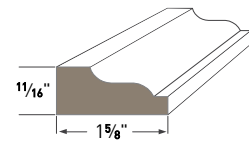

SHINGLE MOULD AZM-210
Length: 16'