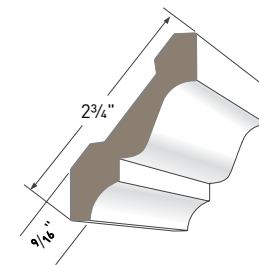

3" CROWN
AZM-52
Length: 16'