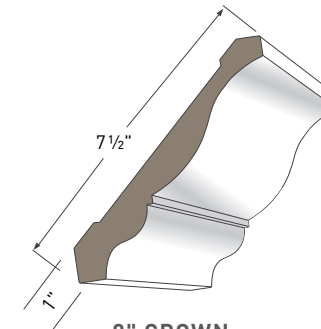

SUB SILL NOSE
AZM-6933
Length: 16'

WATER TABLE
AZM-6935
Length: 18'

DRIP CAP
AZM-197
Length: 16'

QUARTER ROUND
AZM-105
Length: 16'

SCOTIA
AZM-93
Length: 16'

8" CROWN
AZM-43
Length: 16'

COVE MOULDING
AZM-80
Length: 16'