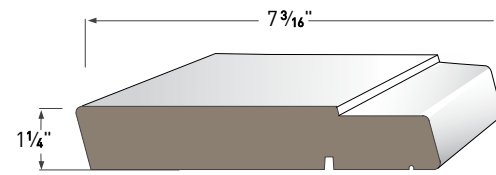

DOUBLE HUNG SILL
AZM-7650
Length: 18'