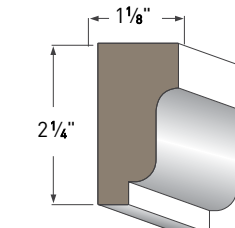

BED MOULDING
AZM-75
Length: 16'

3 1/2" BED MOULDING
AZM-28
Length: 16'

IMPERIAL RAKE CROWN
AZM-6937
Length: 16'

RAMS CROWN
AZM-6934
Length: 16'

SOLID CROWN
AZM-7954
Length: 16'

CROSSHEAD PEDIMENT
AZM-6216
Length: 18'