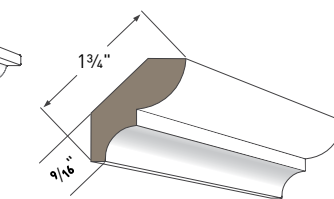

SUB SILL NOSE
AZM-6933
Length: 16'

WATER TABLE
AZM-6935
Length: 18'

DRIP CAP
AZM-197
Length: 16'

QUARTER ROUND
AZM-105
Length: 16'

SCOTIA
AZM-93
Length: 16'

8" CROWN
AZM-43
Length: 16'

COVE MOULDING
AZM-80
Length: 16'