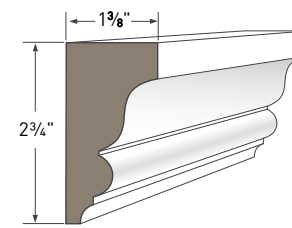

IMPERIAL RAKE CROWN
AZM-6937
Length: 16'