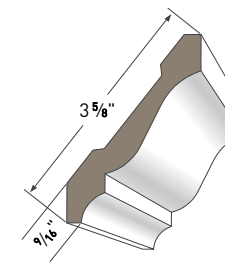

Crown Profiles

Use AZEK Crown Moulding as decorative accents along the intersection of a wall and ceiling or choose a combination of profiles to create an elegantly custom look.

3" CROWN
AZM-52
Length: 16'