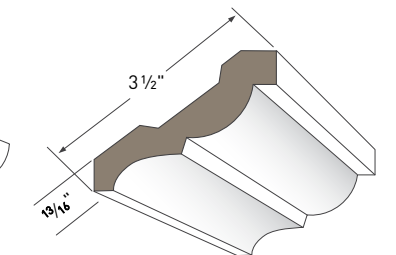

3 1/2" BED MOULDING
AZM-28
Length: 16'