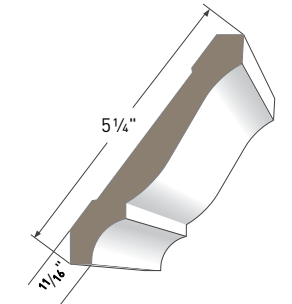

6" CROWN
AZM-45
Length: 16'

Detail and Sill/Drip Profiles

The AZEK Drip Cap can be used as a water table or brick ledge for separation and watershed against two different materials. AZEK's Sill profiles shed water and offer architectural detail.