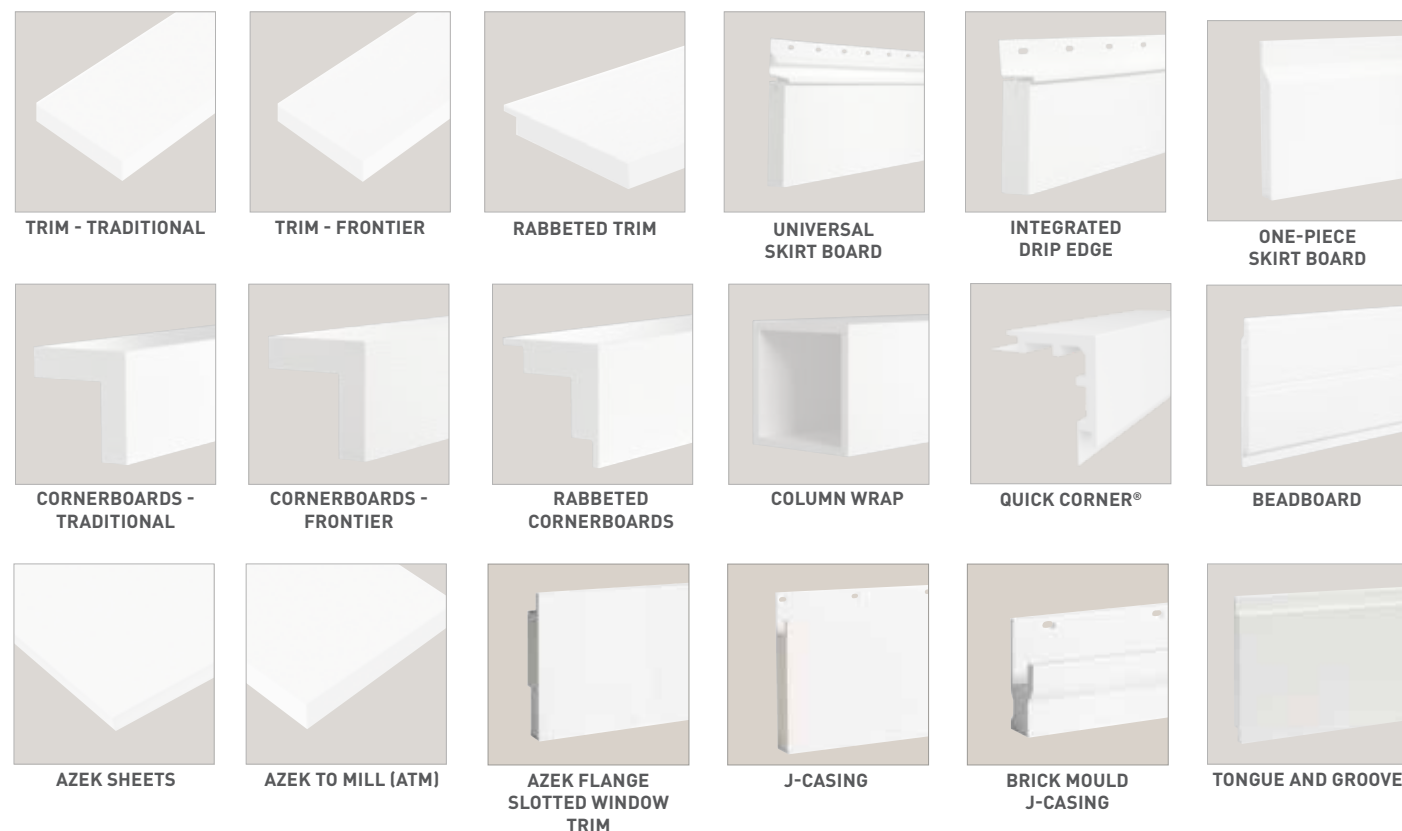

BONE

WHITE

#1 in Performance Trim

#1 in Performance Trim

AZEK Trim is the perfect replacement for wood trim and also performs beautifully as fascia, soffit, beadboard, cornerboards, window and door surrounds, column wraps, decorative mouldings, millwork, and much more.

AZEK® Trim with Protective Film

AZEK Trim is cellular PVC with a crisp white semi-matte finish providing years of low maintenance for homeowners. To ensure that it looks as beautiful on your homes as it does when it leaves our facilities, our Classic AZEK Trim in Traditional and Frontier finish is now produced with a protective film.