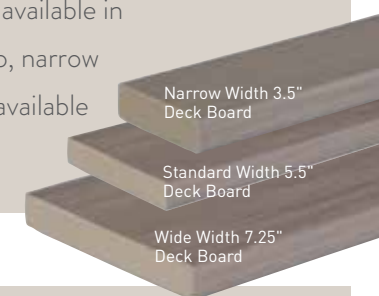

Multi-Width Decking

NARROW. STANDARD. WIDE.

NEW wide width decking is available in the Harvest Collection. Also, narrow and wide width options still available for the Vintage Collection®