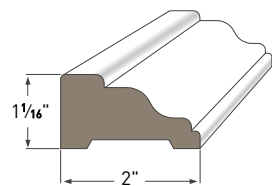

RAKE MOULDING AZM-287
Length: 16'