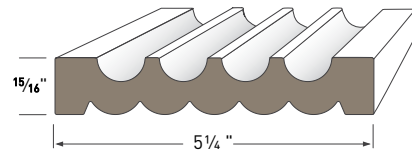

FLUTED/REEDED AZM-606
Length: 16'