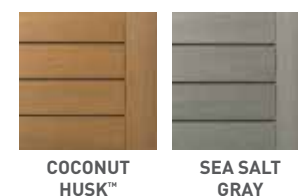

Prime+ Collection

Lean into beautifully blended colors with these scalloped boards. Moderately variegated colors offer a nuanced wood visual while letting the stunning straight grain pattern shine. Get the look everyone is clamoring to have in their backyard with the Prime+ Collection.