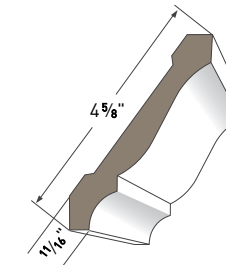

5" CROWN
AZM-47
Length: 16'