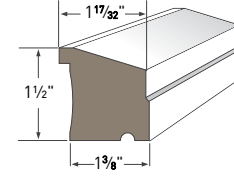

FARMHOUSE SILL
AZM-7640
Length: 16'

DOUBLE HUNG SILL
AZM-7650
Length: 18'

HISTORIC SILL
AZM-6930
Length: 16'

LARGE SILL NOSE
AZM-7979
Length: 16'

WINDOW SILL NOSE
AZM-7974
Length: 12'

LARGE HISTORIC SILL
AZM-7958
Length: 16'