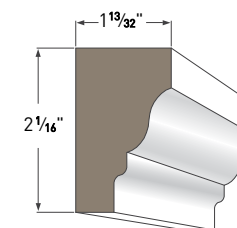

RAMS CROWN
AZM-6934
Length: 16'