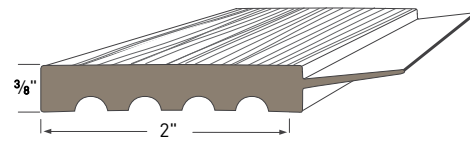

GARAGE DOOR THERMOSTOP AZM-6936
Lengths: 7', 9', and 16'