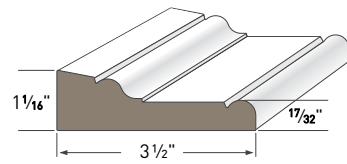

Casing Profiles

Use AZEK® Casing profiles as decorative mouldings against a wall, door, or window to create surrounds. Complement windows and doors with a single profile or combine multiple profiles for a personalized exterior transformation.

ADAMS CASING AZM-97
Length: 16'