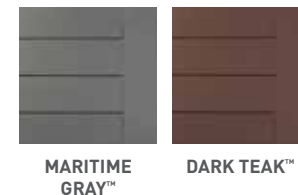

Prime Collection

Bring beautifully simple colors to the backyard with these scalloped deck boards. Solid, monochromatic colors offer a painted wood visual while letting the stunning, straight wood grain pattern shine.