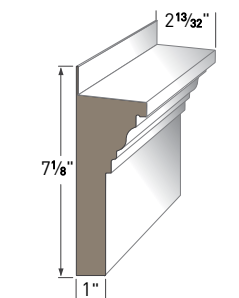

BED MOULDING
AZM-75
Length: 16'

3 1/2" BED MOULDING
AZM-28
Length: 16'

IMPERIAL RAKE CROWN
AZM-6937
Length: 16'

RAMS CROWN
AZM-6934
Length: 16'

SOLID CROWN
AZM-7954
Length: 16'

CROSSHEAD PEDIMENT
AZM-6216
Length: 18'