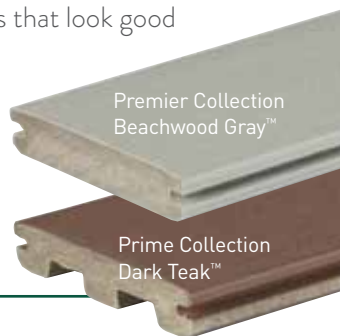

PROFILE OPTIONS

TimberTech EDGE Decking

Step up into the world of long-lasting, low-maintenance, capped composite decking. This attainable composite decking line allows homeowners to ditch the costly and laborious maintenance that comes with traditional wood for good! Plus, it's composed of up to 80% recycled materials, making it the sustainable option. With TimberTech EDGE Decking, backyards everywhere can venture into the world of composites that look good initially and for decades to come.