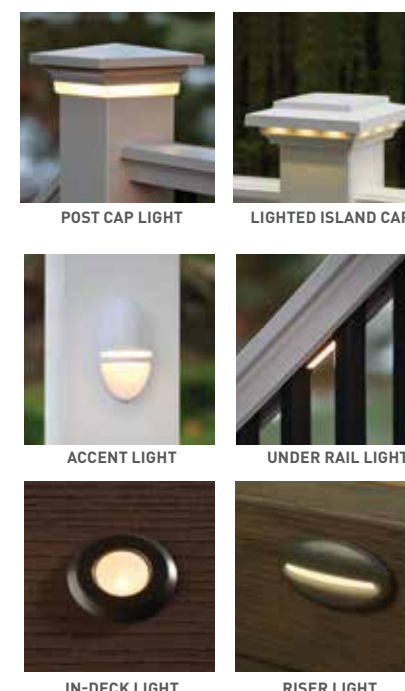

PRODUCT DESCRIPTION	TimberTech Item Number
IMPRESSION RAIL EXPRESS® LIGHTING	
3" x 3" Perimeter Light Post Cap - Black	AZTIXLIGPCB
3" x 3" Perimeter Light Post Cap - White	AZTIXLIGPCW
3" x 3" Perimeter Light Post Cap - Dark Bronze	AZTIXLIGPCBR
3" x 3" Indirect Light Post Cap - Black	AZTIXLIGDCB
3" x 3" Indirect Light Post Cap - White	AZTIXLIGDCW
3" x 3" Indirect Light Post Cap - Dark Bronze	AZTIXLIGDCBR
COMPOSITE RAIL LIGHTING	
4" x 4" LED Post Cap Light	TDL4X4CAPMOD
5" x 5" LED Post Cap Light	TDL5X5CAPMOD
5 1/2" x 5 1/2" LED Post Cap Light	ADL55X55CAPMOD
5 1/2" x 5 1/2" LED Lighted Island Cap - Black	ADL55X55ICAPMODB
5 1/2" x 5 1/2" LED Lighted Island Cap - White	ADL55X55ICAPMODW
5 1/2" x 5 1/2" LED Lighted Island Cap - Brownstone	ADL55X55ICAPMODBS
5 1/2" x 5 1/2" LED Lighted Island Cap - Kona	ADL55X55ICAPMODK
5 1/2" x 5 1/2" LED Lighted Island Cap - Slate Gray	ADL55X55ICAPMODSG
LED Accent Light - Architectural Bronze	AZTDLLEDACCB
LED Accent Light - White	AZTDLLEDACCW
LED Under Rail Light - 4/Pkg	AZTDLLEDURAIL
DECK LIGHTING	
LED In-Deck Light - Architectural Bronze - 4/Pkg	AZTDLLEDINDECK
LED Riser Light - Architectural Bronze	AZTDLLEDRISERB
LED Riser Light - White	AZTDLLEDRISERW
100w Transformer for LED Lighting (12volt)	AZTDL100TRAN
16/2 100' wire for LED Lighting	AZTDLLEDWIRE
150W PowerPack/Dimmer	AZTDL150PP