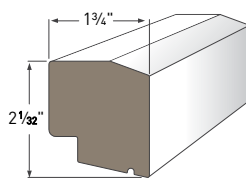

HISTORIC SILL
AZM-6930
Length: 16'