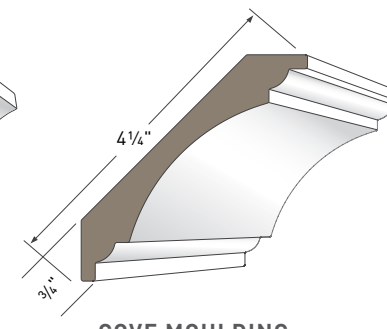

SUB SILL NOSE
AZM-6933
Length: 16'

WATER TABLE
AZM-6935
Length: 18'

DRIP CAP
AZM-197
Length: 16'

QUARTER ROUND
AZM-105
Length: 16'

SCOTIA
AZM-93
Length: 16'

8" CROWN
AZM-43
Length: 16'

COVE MOULDING
AZM-80
Length: 16'