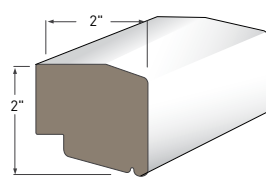

LARGE SILL NOSE
AZM-7979
Length: 16'