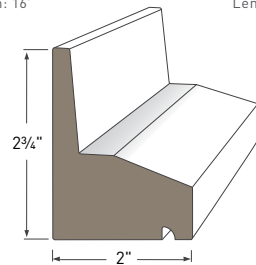

WATER TABLE
AZM-6935
Length: 18'