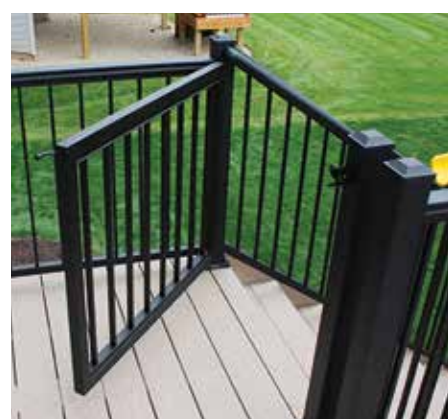

Universal Gate Kit

- A composite gate kit compatible with the Classic Composite Series
- Does not include top rail, bottom rail, or balusters
- Maximum width opening is 48"

PRODUCT DESCRIPTION	TimberTech Item Number	
	WHITE	BLACK
UNIVERSAL GATE KIT - For use with Classic Composite Series		
36" Universal Gate Kit	AZTGATEW	AZTGATEB