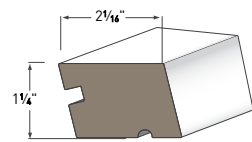

FARMHOUSE SILL
AZM-7640
Length: 16'

DOUBLE HUNG SILL
AZM-7650
Length: 18'

HISTORIC SILL
AZM-6930
Length: 16'

LARGE SILL NOSE
AZM-7979
Length: 16'

WINDOW SILL NOSE
AZM-7974
Length: 12'

LARGE HISTORIC SILL
AZM-7958
Length: 16'