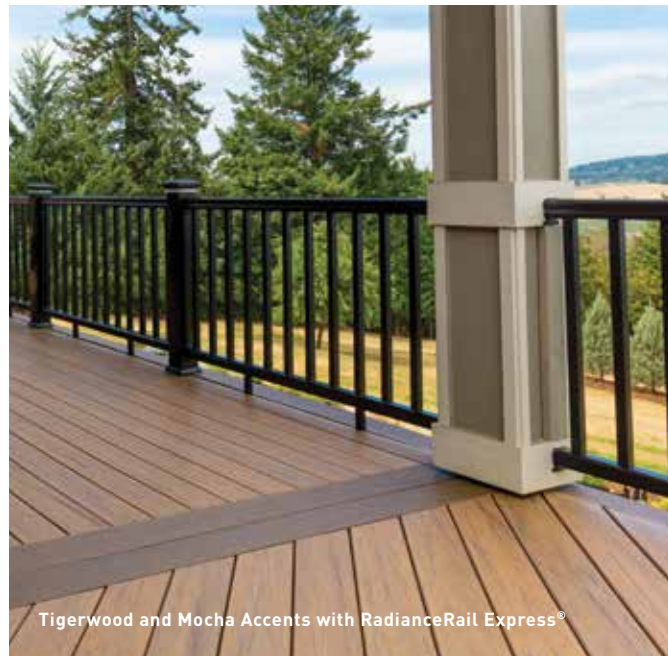

Tigerwood and Mocha Accents with RadianceRail Express®

TimberTech PRO Decking

Explore premium decking in bold, beautiful colors with exceptional cap protection. Boards in these collections are covered from top to bottom and in the grooves with advanced Mold Guard™ Technology to prevent moisture damage. Composed of up to 80% recycled material and offering color options ranging from solid to infinitely variable, the TimberTech PRO Decking line doesn't disappoint.

Legacy Collection

Stand apart from ho hum decks with this stunning collection of highly variegated decking with cascading colors. Featuring a hand-scraped texture that offers old world charm, these boards are for those seeking high design. Bring artisanal and infinitely variable decking to add a custom look to any deck.