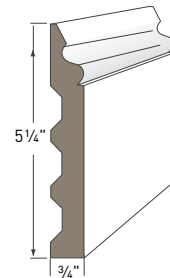

ADAMS CASING AZM-97
Length: 16'

BACK BAND AZM-6931
Length: 16'

BASE CAP AZM-164
Length: 16'

BAND MOULDING AZM-217
Length: 16'

BRICK MOULD AZM-180
Lengths: 16, 17' and 18'

COLONIAL BASE CAP AZM-163
Length: 16'