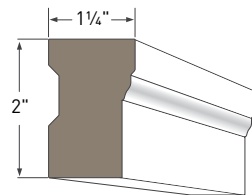

ADAMS CASING AZM-97
Length: 16'

BACK BAND AZM-6931
Length: 16'

BASE CAP AZM-164
Length: 16'

BAND MOULDING AZM-217
Length: 16'

BRICK MOULD AZM-180
Lengths: 16, 17' and 18'

COLONIAL BASE CAP AZM-163
Length: 16'