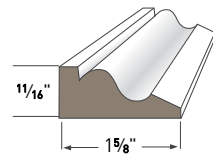

BAND MOULDING AZM-217
Length: 16'