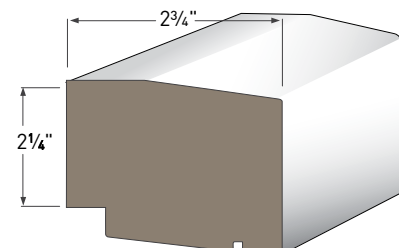

4" CROWN
AZM-49
Length: 16'

5" CROWN
AZM-47
Length: 16'

6" CROWN
AZM-45
Length: 16'

Detail and Sill/Drip Profiles

The AZEK Drip Cap can be used as a water table or brick ledge for separation and watershed against two different materials. AZEK's Sill profiles shed water and offer architectural detail.