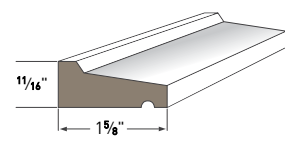

DRIP CAP
AZM-197
Length: 16'