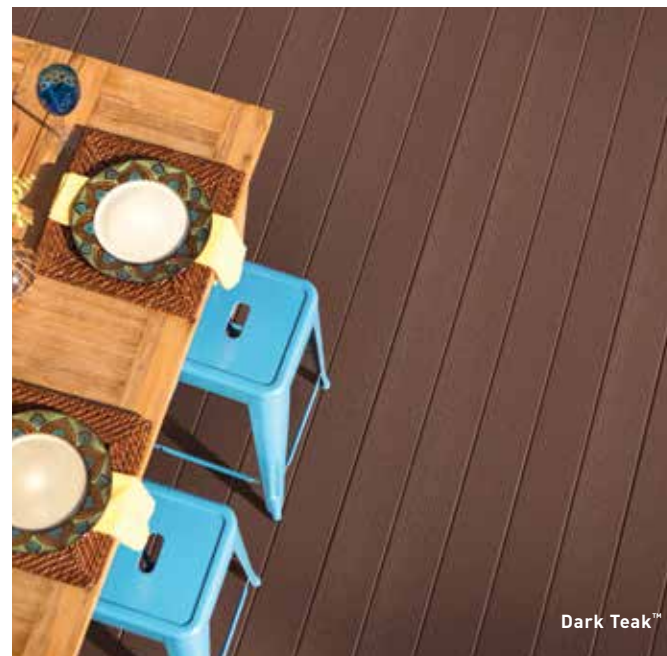

TimberTech EDGE Decking

Step up into the world of long-lasting, low-maintenance, capped composite decking. This attainable composite decking line allows homeowners to ditch the costly and laborious maintenance that comes with traditional wood for good! Plus, it's composed of up to 80% recycled materials, making it the sustainable option. With TimberTech EDGE Decking, backyards everywhere can venture into the world of composites that look good initially and for decades to come.

Prime Collection

Bring beautifully simple colors to the backyard with these scalloped deck boards. Solid, monochromatic colors offer a painted wood visual while letting the stunning, straight wood grain pattern shine.

PRODUCT DESCRIPTION	TimberTech Item Number		
	12'	16'	20'
PRIME COLLECTION			
1 x 6 Grooved Dark Teak	ESGV5412DT	ESGV5416DT	ESGV5420DT
1 x 6 Square Shoulder Dark Teak	—	ES5416DT	ES5420DT
1 x 6 Grooved Maritime Gray	ESGV5412MG	ESGV5416MG	ESGV5420MG
1 x 6 Square Shoulder Maritime Gray	—	ES5416MG	ES5420MG
PRIME FASCIA			
12" Fascia Dark Teak	FBE12DT	—	—
12" Fascia Maritime Gray	FBE12MG	—	—
PRIME RISER			
7-1/4" Riser Dark Teak	ERISERDT	—	—
7-1/4" Riser Maritime Gray	ERISERMG	—	—

Premier Collection

Take your deck to the next level with the solid colors in the Premier Collection from TimberTech. Boasting a straight, tight wood grain pattern, the boards offer a painted wood look that complement most houses' exterior architecture and aesthetics. Give homeowners a subtle yet beautiful style of decking that lasts.