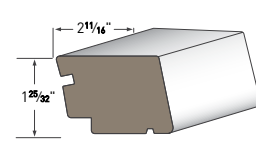

FARMHOUSE SILL
AZM-7640
Length: 16'

DOUBLE HUNG SILL
AZM-7650
Length: 18'

HISTORIC SILL
AZM-6930
Length: 16'

LARGE SILL NOSE
AZM-7979
Length: 16'

WINDOW SILL NOSE
AZM-7974
Length: 12'

LARGE HISTORIC SILL
AZM-7958
Length: 16'