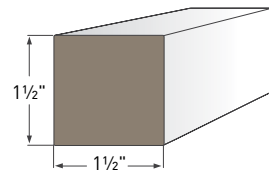

SQUARE PROFILE AZM-236
Length: 12'