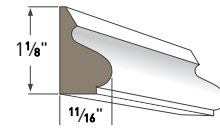

BASE CAP AZM-164
Length: 16'