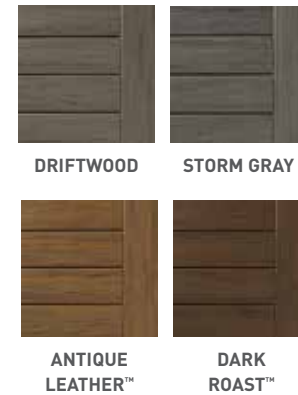

DRIFTWOOD STORM GRAY
ANTIQUE LEATHER™ DARK ROAST™

Terrain Collection™

Tap into traditional and timeless hues with the rugged colors in the Terrain Collection. Ranging from monochromatic to moderately variegated, the boards in this collection offer a dual-embossed grain pattern. Gorgeous, earthy, and elegant, this collection does not disappoint.